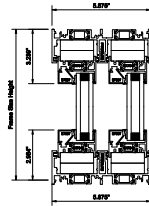

Visual Representation Only - Not For Production Runs