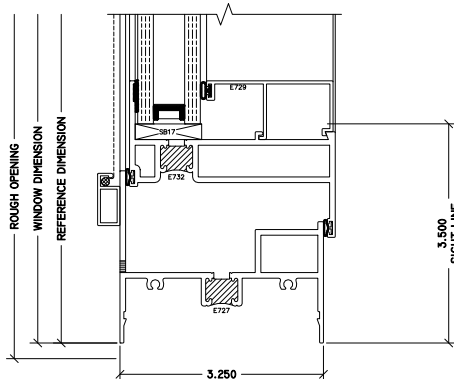

WINTech
An Employee Owned Company

320 PROJECT IN

1 PI HEAD
320 PI

3 PI LEFT JAMB
320 PI

2 PI SILL
320 PI

4 PI RIGHT JAMB
320 PI