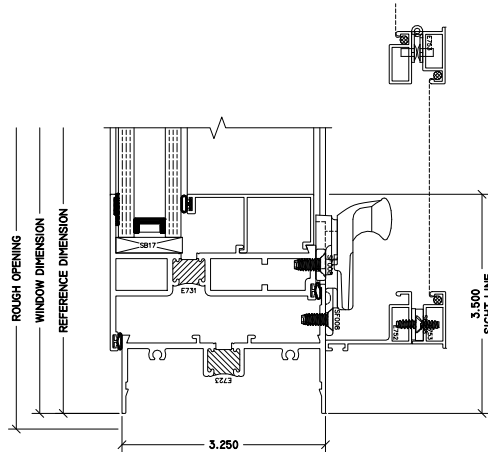

WINTECH
An Employee Owned Company

320 PROJECT OUT

1 PO HEAD
320 PO

3 PO LJAMB
320 PO

2 PO SILL
320 PO

4 PO RJAMB
320 PO