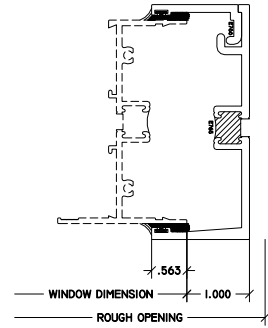

WINTTECH
An Employee Owned Company

3 1/4" HEAVY DUTY SUBFRAME

1 H.D. SUB HEAD

3 LEFT H.D. SUB JAMB

4 RIGHT H.D. SUB JAMB

2 SUB SILL