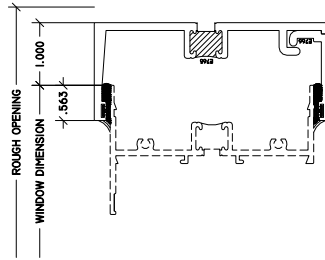

WINTTECH
An Employee Owned Company

3 1/4" HEAVY DUTY SUBFRAME

1 H.D. SUB HEAD

3 LEFT H.D. SUB JAMB

4 RIGHT H.D. SUB JAMB

2 SUB SILL