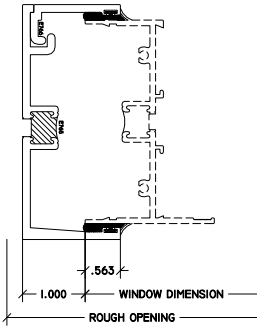

WINTTECH
An Employee Owned Company

3 1/4" HEAVY DUTY SUBFRAME

1 H.D. SUB HEAD

3 LEFT H.D. SUB JAMB

4 RIGHT H.D. SUB JAMB

2 SUB SILL