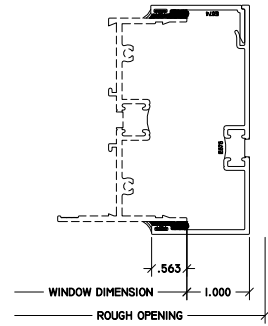

WINTECH
An Employee Owned Company

3 1/4" STANDARD SUBFRAME

1 STD. SUB HEAD

3 LEFT STD. SUB JAMB

4 RIGHT STD. SUB JAMB

2 SUB SILL