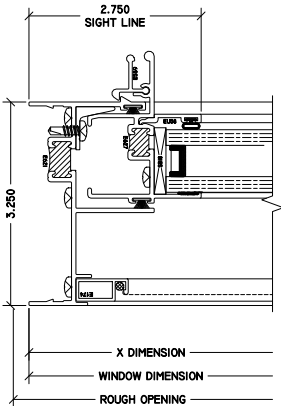

WINTECH
An Employee Owned Company

3210 XOX SLIDER - 10 LB SILL

1 OP HEAD
3210 HS

2 FX HEAD
3210 HS

3 OP SILL
3210 HS

4 FX SILL
3210 HS

5 OP JAMB
3210 HS

6 XO MTG RAIL
3210 HS