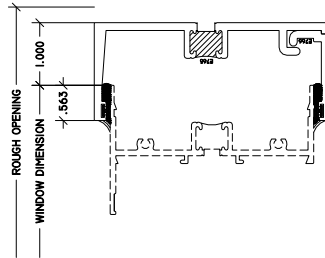

WINTECH
An Employee Owned Company

3 1/4" HEAVY DUTY SUBFRAME

1 H.D. SUB HEAD

3 LEFT H.D. SUB JAMB

4 RIGHT H.D. SUB JAMB

2 SUB SILL