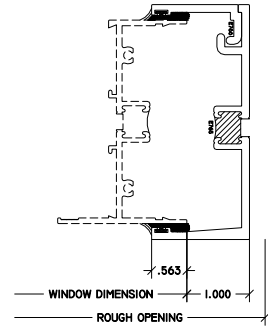

WINTECH
An Employee Owned Company

3 1/4" HEAVY DUTY SUBFRAME

1 H.D. SUB HEAD

3 LEFT H.D. SUB JAMB

4 RIGHT H.D. SUB JAMB

2 SUB SILL