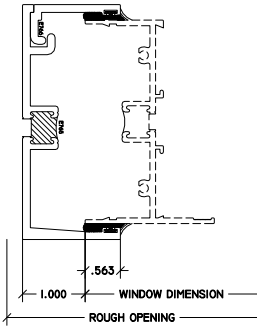

WINTECH
An Employee Owned Company

3 1/4" HEAVY DUTY SUBFRAME

1 H.D. SUB HEAD

3 LEFT H.D. SUB JAMB

4 RIGHT H.D. SUB JAMB

2 SUB SILL