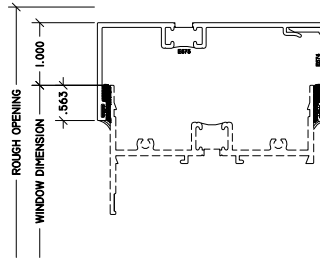

WINTECH
An Employee Owned Company

3 1/4" STANDARD SUBFRAME

1 STD. SUB HEAD

3 LEFT STD. SUB JAMB

4 RIGHT STD. SUB JAMB

2 SUB SILL