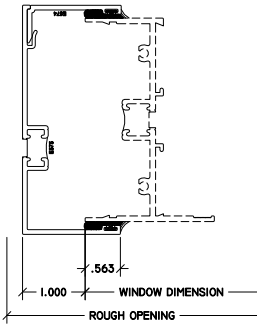

WINTECH
An Employee Owned Company

3 1/4" STANDARD SUBFRAME

1 STD. SUB HEAD

3 LEFT STD. SUB JAMB

4 RIGHT STD. SUB JAMB

2 SUB SILL