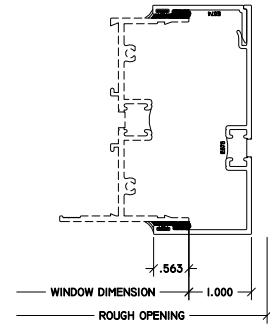

WINTECH
An Employee Owned Company

3 1/4" STANDARD SUBFRAME

1 STD. SUB HEAD

3 LEFT STD. SUB JAMB

4 RIGHT STD. SUB JAMB

2 SUB SILL