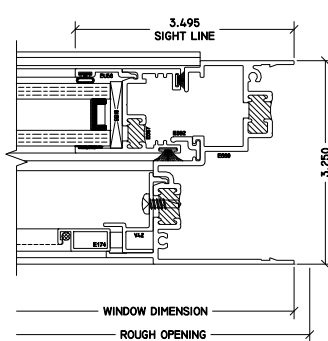

WINTECH
An Employee Owned Company

3260 SINGLE HUNG - 10 LB SILL

1 FX JAMB
3260 SH

2 FX JAMB
3260 SH

3 OP JAMB
3260 SH

4 OP JAMB
3260 SH

8 FX TWIN JAMB
3260 SH

5 HEAD
3260 SH