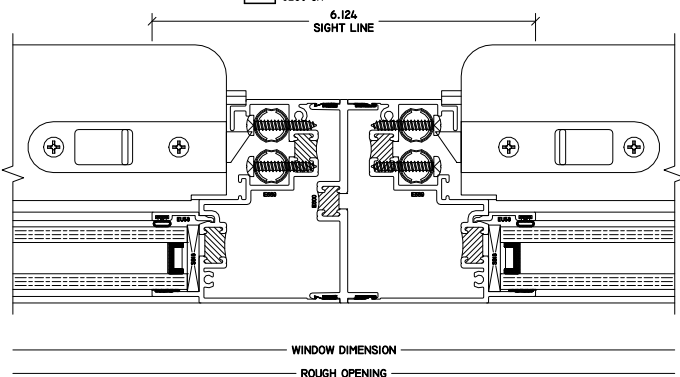

WINTECH
An Employee Owned Company

3260 SINGLE HUNG - 10 LB SILL

1 FX JAMB
3260 SH

2 FX JAMB
3260 SH

3 OP JAMB
3260 SH

4 OP JAMB
3260 SH

8 FX TWIN JAMB
3260 SH

5 HEAD
3260 SH