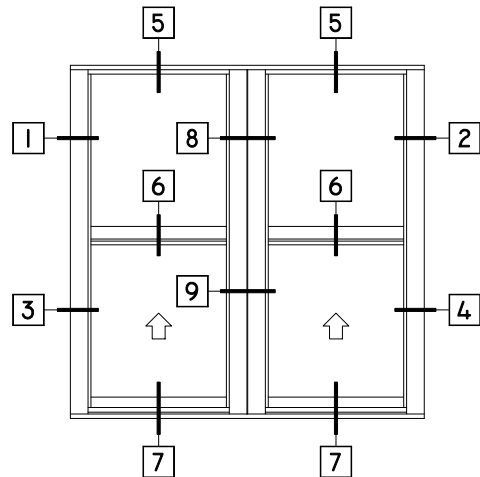

WINTECH
An Employee Owned Company

3260 SINGLE HUNG - 10 LB SILL

1 FX JAMB
3260 SH

2 FX JAMB
3260 SH

3 OP JAMB
3260 SH

4 OP JAMB
3260 SH

8 FX TWIN JAMB
3260 SH

5 HEAD
3260 SH

6 MTG RAIL
3260 SH

7 SILL
3260 SH

9 OP TWIN JAMB
3260 SH