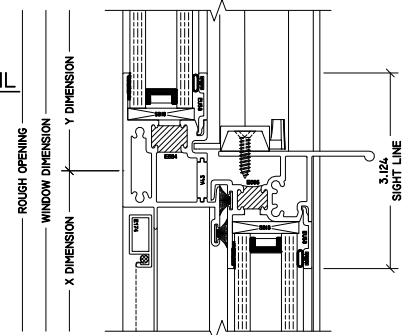

6 MTG RAIL
3260 SH