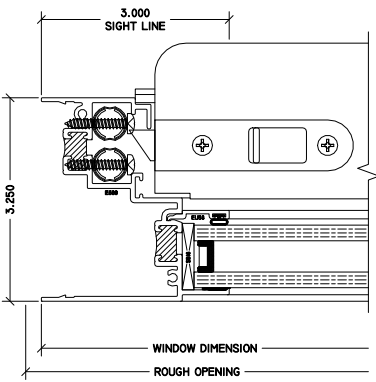

WINTECH
An Employee Owned Company

3260 SINGLE HUNG - 10 LB SILL

1 FX JAMB
3260 SH

2 FX JAMB
3260 SH

3 OP JAMB
3260 SH

4 OP JAMB
3260 SH

8 FX TWIN JAMB
3260 SH

5 HEAD
3260 SH