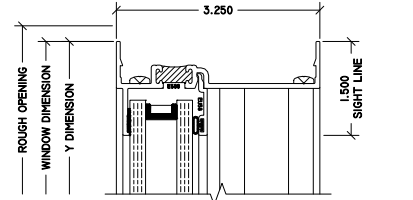

WINTECH
An Employee Owned Company

3260 SINGLE HUNG - 10 LB SILL

1 FX JAMB
3260 SH

2 FX JAMB
3260 SH

3 OP JAMB
3260 SH

4 OP JAMB
3260 SH

8 FX TWIN JAMB
3260 SH

5 HEAD
3260 SH