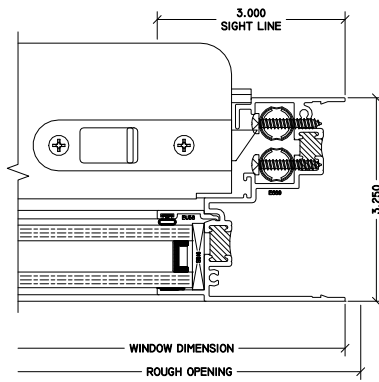

WINTECH
An Employee Owned Company

3260 SINGLE HUNG - 10 LB SILL

1 FX JAMB
3260 SH

2 FX JAMB
3260 SH

3 OP JAMB
3260 SH

4 OP JAMB
3260 SH

8 FX TWIN JAMB
3260 SH

5 HEAD
3260 SH