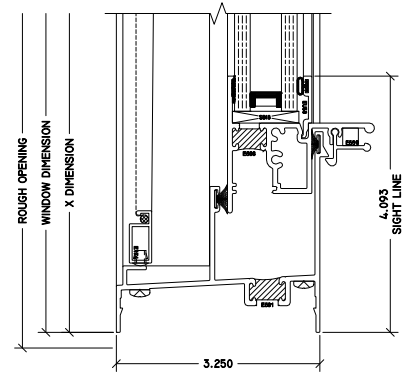

7 SILL
3260 SH

9 OP TWIN JAMB
3260 SH