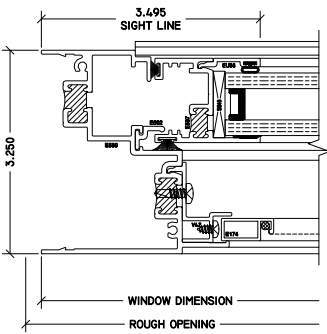

WINTECH
An Employee Owned Company

3260 SINGLE HUNG - 10 LB SILL

1 FX JAMB
3260 SH

2 FX JAMB
3260 SH

3 OP JAMB
3260 SH

4 OP JAMB
3260 SH

8 FX TWIN JAMB
3260 SH

5 HEAD
3260 SH