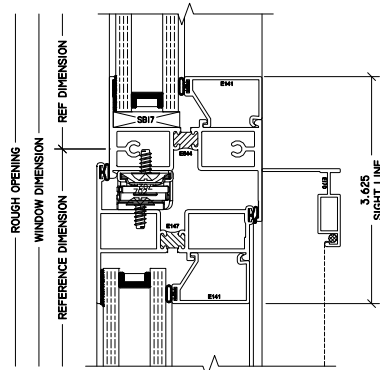

WINTECH
An Employee Owned Company

S220 OUTSWING CASEMENT

1 CO HINGE JAMB
S220 OUTSWING

2 CO LOCK JAMB
S220 OUTSWING

3 CO HEAD
S220 OUTSWING

4 CO SILL
S220 OUTSWING

5 FX/CO MTG RAIL
S220 OUTSWING

6 CO-CO MTG RAIL
S220 OUTSWING