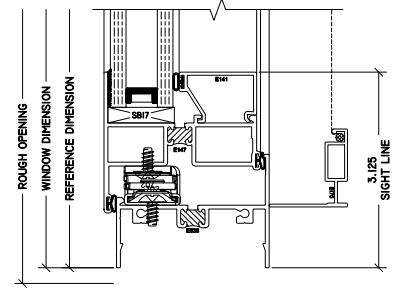

WINTECH
An Employee Owned Company

S220 OUTSWING CASEMENT

1 CO HINGE JAMB
S220 OUTSWING

2 CO LOCK JAMB
S220 OUTSWING

3 CO HEAD
S220 OUTSWING

4 CO SILL
S220 OUTSWING

5 FX/CO MTG RAIL
S220 OUTSWING

6 CO-CO MTG RAIL
S220 OUTSWING