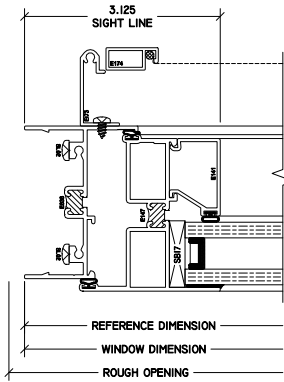

WINTECH
An Employee Owned Company

S220 OUTSWING CASEMENT

1 CO HINGE JAMB
S220 OUTSWING

2 CO LOCK JAMB
S220 OUTSWING

3 CO HEAD
S220 OUTSWING

4 CO SILL
S220 OUTSWING

5 FX/CO MTG RAIL
S220 OUTSWING

6 CO-CO MTG RAIL
S220 OUTSWING