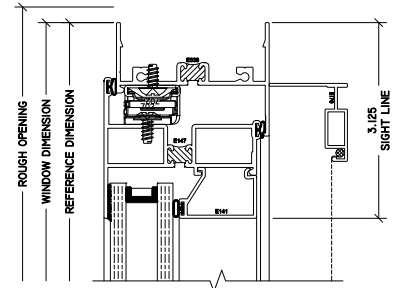

WINTECH
An Employee Owned Company

S220 OUTSWING CASEMENT

1 CO HINGE JAMB
S220 OUTSWING

2 CO LOCK JAMB
S220 OUTSWING

3 CO HEAD
S220 OUTSWING

4 CO SILL
S220 OUTSWING

5 FX/CO MTG RAIL
S220 OUTSWING

6 CO-CO MTG RAIL
S220 OUTSWING