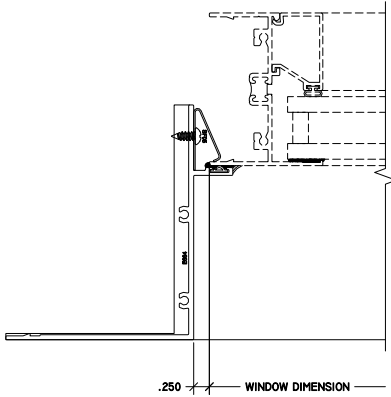

WINTECH
An Employee Owned Company

S250 - SQUARE PANNING

1 SQ. PANNING HEAD

3 SQ. PANNING LEFT JAMB

4 SQ. PANNING RIGHT JAMB

2 SQ. PANNING SILL