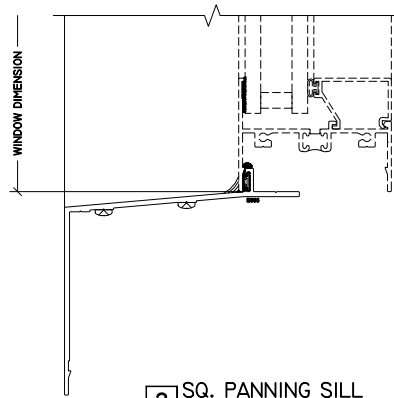

WINTECH
An Employee Owned Company

S250 - SQUARE PANNING

1 SQ. PANNING HEAD

3 SQ. PANNING LEFT JAMB

4 SQ. PANNING RIGHT JAMB

2 SQ. PANNING SILL