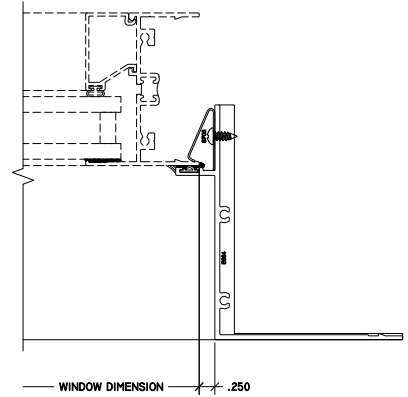

WINTECH
An Employee Owned Company

S250 - SQUARE PANNING

1 SQ. PANNING HEAD

3 SQ. PANNING LEFT JAMB

4 SQ. PANNING RIGHT JAMB

2 SQ. PANNING SILL