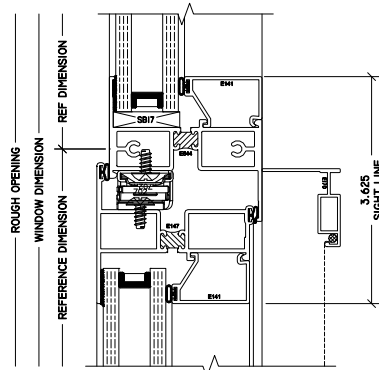

# S251 OUTSWING CASEMENT

**1 CO HINGE JAMB**  
S251 OUTSWING

**2 CO LOCK JAMB**  
S251 OUTSWING

**3 CO HEAD**  
S251 OUTSWING

**4 CO SILL**  
S251 OUTSWING

**5 FX/CO MTG RAIL**  
S251 OUTSWING

**6 CO-CO MTG RAIL**  
S251 OUTSWING