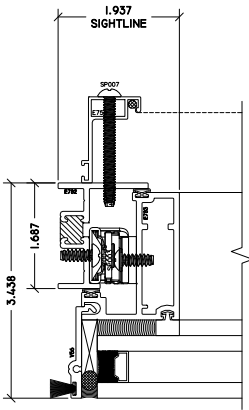

WINTECH
An Employee Owned Company

Z-VENT - PROJECT OUT

3 PO LEFT JAMB
Z-VENT

4 PO RIGHT JAMB
Z-VENT

1 PO HEAD
Z-VENT

2 PO SILL
Z-VENT