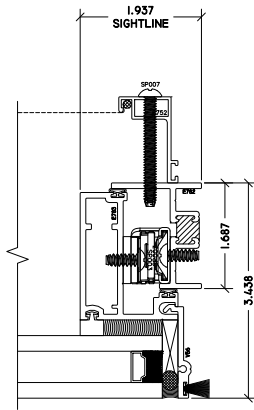

WINTECH
An Employee Owned Company

Z-VENT - PROJECT OUT

3 PO LEFT JAMB
Z-VENT

4 PO RIGHT JAMB
Z-VENT

1 PO HEAD
Z-VENT

2 PO SILL
Z-VENT