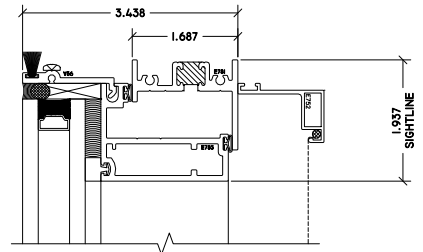

WINTECH
An Employee Owned Company

Z-VENT - PROJECT OUT

3 PO LEFT JAMB
Z-VENT

4 PO RIGHT JAMB
Z-VENT

1 PO HEAD
Z-VENT

2 PO SILL
Z-VENT