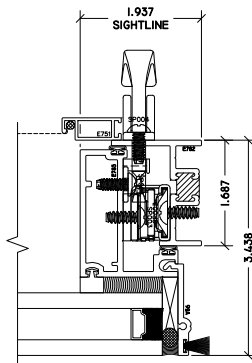

WINTECH
An Employee Owned Company

Z-VENT - PROJECT OUT W/ ROTO

3 PO LEFT JAMB
Z-VENT

4 PO RIGHT JAMB
Z-VENT

1 PO HEAD
Z-VENT

5 PO LEFT JAMB
Z-VENT

6 PO RIGHT JAMB
Z-VENT

2 PO SILL
Z-VENT