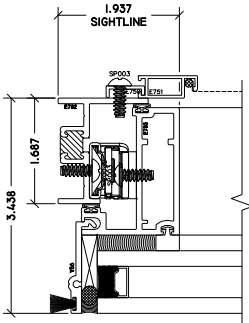

WINTECH
An Employee Owned Company

Z-VENT - PROJECT OUT W/ ROTO

3 PO LEFT JAMB
Z-VENT

4 PO RIGHT JAMB
Z-VENT

1 PO HEAD
Z-VENT

5 PO LEFT JAMB
Z-VENT

6 PO RIGHT JAMB
Z-VENT

2 PO SILL
Z-VENT