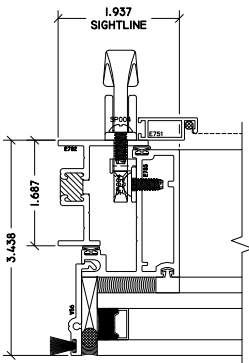

WINTECH
An Employee Owned Company

Z-VENT - PROJECT OUT W/ ROTO

3 PO LEFT JAMB
Z-VENT

4 PO RIGHT JAMB
Z-VENT

1 PO HEAD
Z-VENT

5 PO LEFT JAMB
Z-VENT

6 PO RIGHT JAMB
Z-VENT

2 PO SILL
Z-VENT