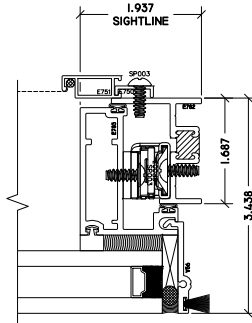

WINTECH
An Employee Owned Company

Z-VENT - PROJECT OUT W/ ROTO

3 PO LEFT JAMB
Z-VENT

4 PO RIGHT JAMB
Z-VENT

1 PO HEAD
Z-VENT

5 PO LEFT JAMB
Z-VENT

6 PO RIGHT JAMB
Z-VENT

2 PO SILL
Z-VENT