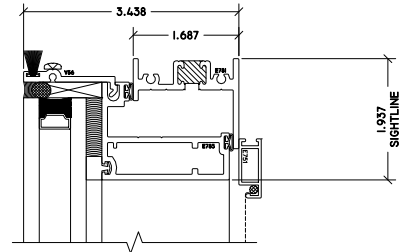

WINTECH
An Employee Owned Company

Z-VENT - PROJECT OUT W/ ROTO

3 PO LEFT JAMB
Z-VENT

4 PO RIGHT JAMB
Z-VENT

1 PO HEAD
Z-VENT

5 PO LEFT JAMB
Z-VENT

6 PO RIGHT JAMB
Z-VENT

2 PO SILL
Z-VENT