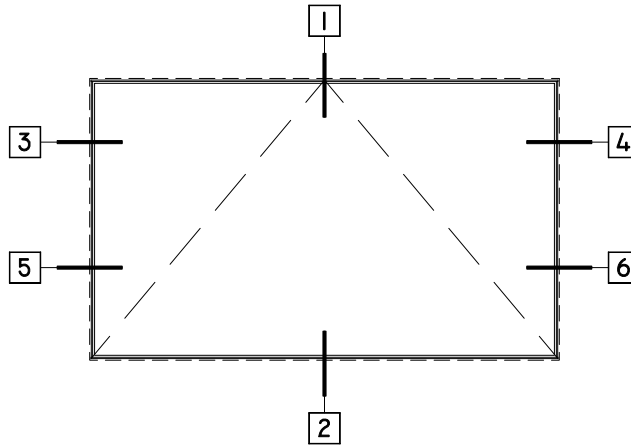

WINTECH
An Employee Owned Company

Z-VENT - PROJECT OUT W/ ROTO

3 PO LEFT JAMB
Z-VENT

4 PO RIGHT JAMB
Z-VENT

1 PO HEAD
Z-VENT

5 PO LEFT JAMB
Z-VENT

6 PO RIGHT JAMB
Z-VENT

2 PO SILL
Z-VENT