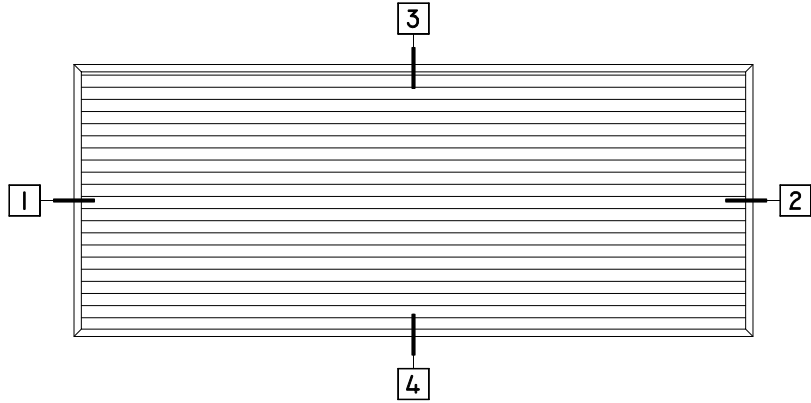

WINTECH
An Employee Owned Company

H210 HANG-ON PTAC LOUVER

1 JAMB
H210 HANG-ON

2 JAMB
H210 HANG-ON

3 HEAD
H210 HANG-ON

4 SILL
H210 HANG-ON