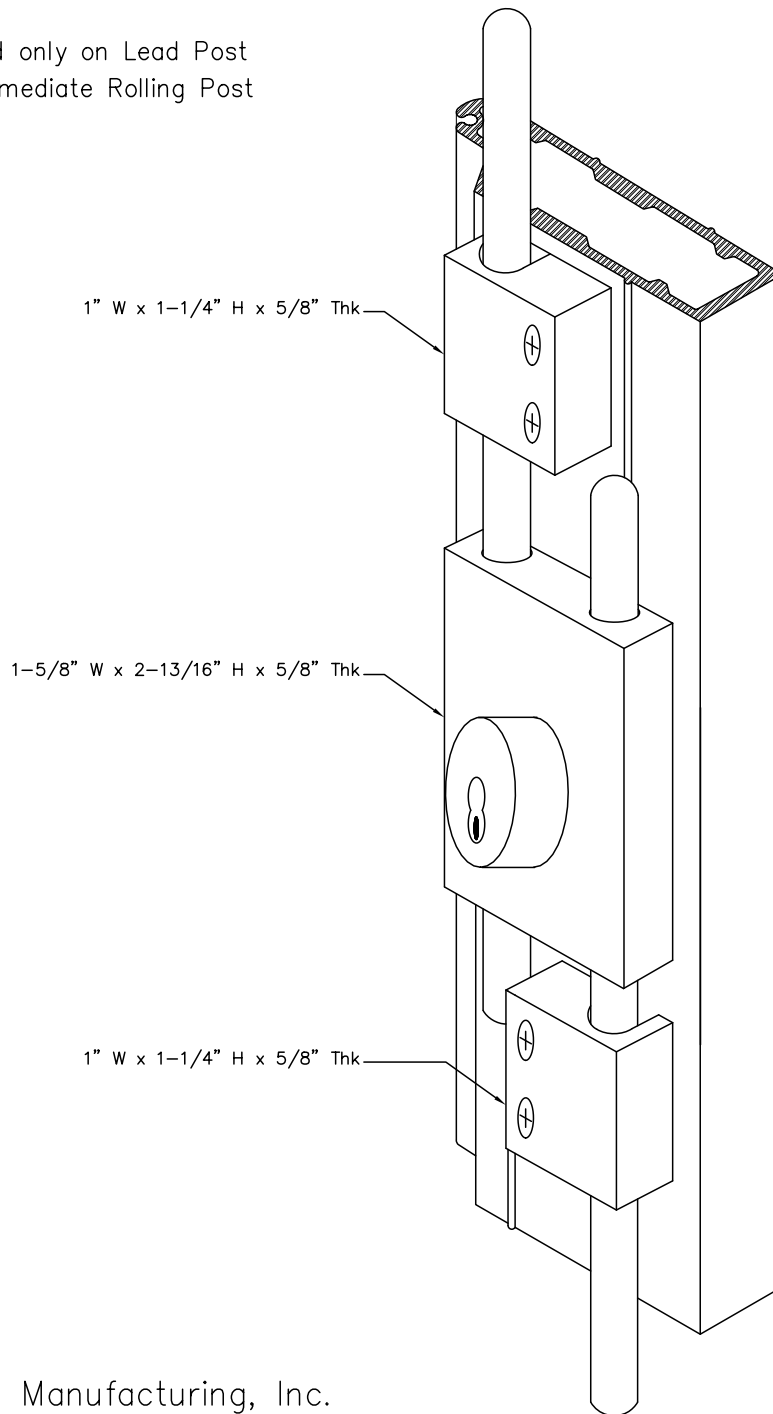

Double Cremone Bolt with Keylock

Mounted only on Lead Post
or Intermediate Rolling Post

Woodfold Manufacturing, Inc.
PO Box 346 Forest Grove OR 97116
<http://www.woodfold.com>

CAD DCBK-640

DOUBLE CREMONE BOLT KEYLOCK — MODEL 640