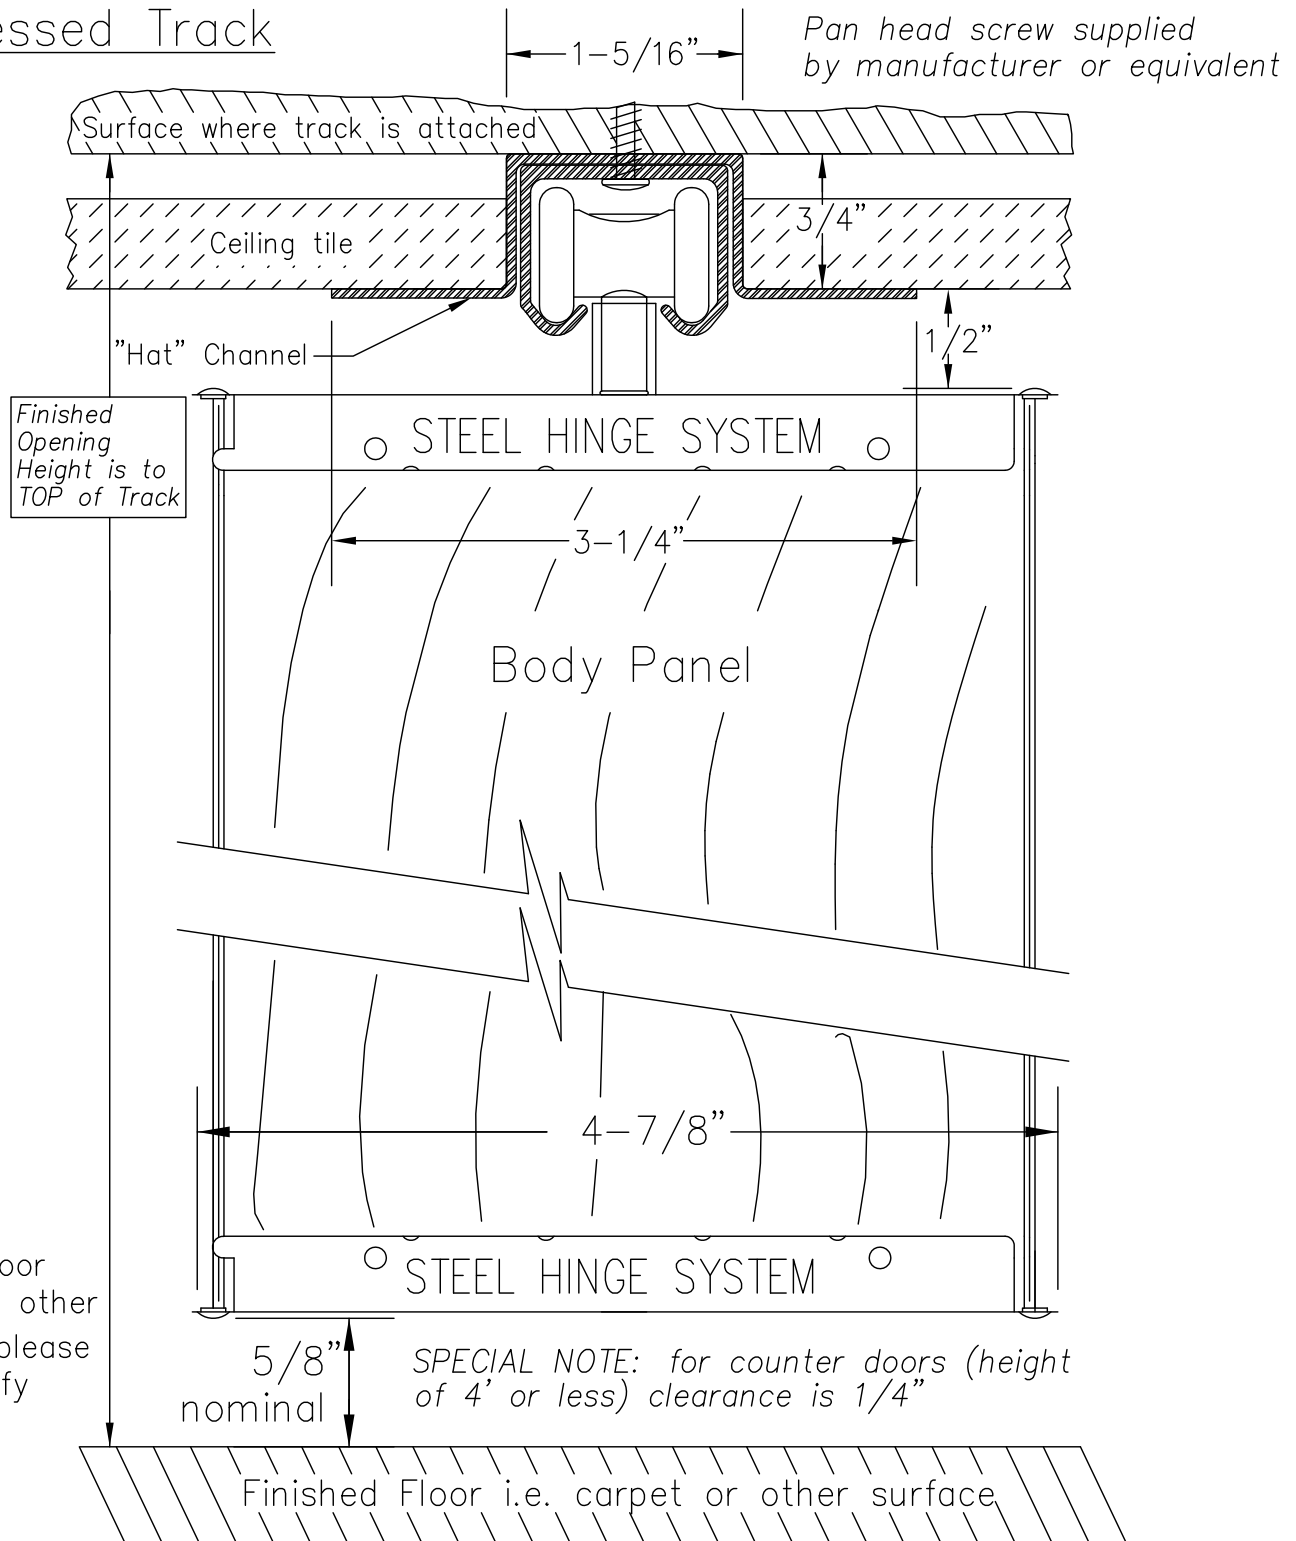

Recessed Track

Woodfold Manufacturing, Inc.
 PO Box 346 Forest Grove OR 97116
<http://woodfold.com>

CAD RETK-220

○ RECESSED TRACK — MODEL 220