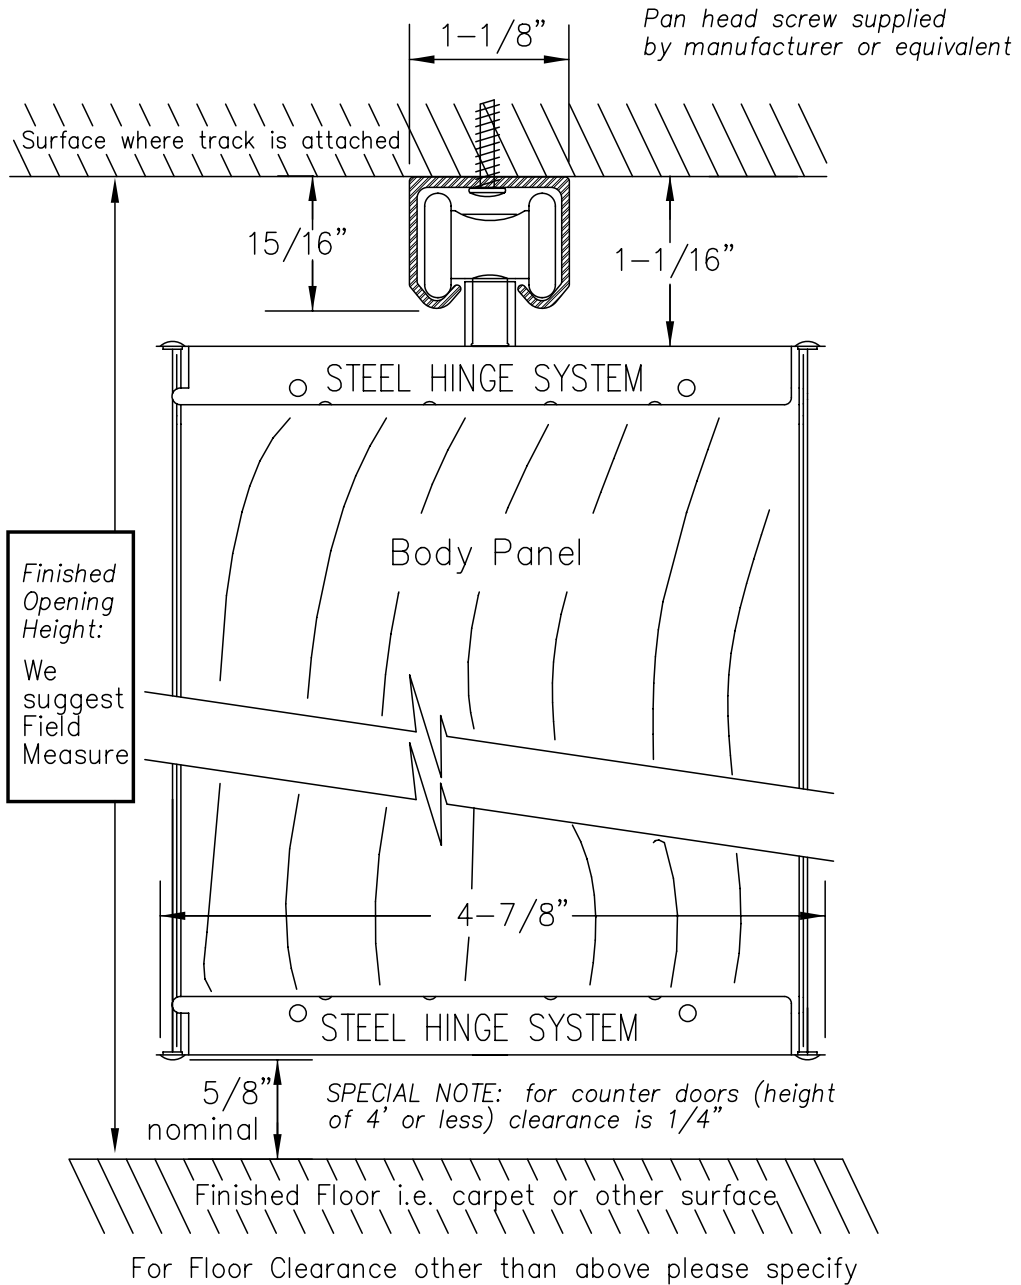

# Surface Track

Woodfold Manufacturing, Inc.  
 PO Box 346 Forest Grove OR 97116  
<http://www.woodfold.com>

CAD SRTK-220

○ SURFACE TRACK — MODEL 220