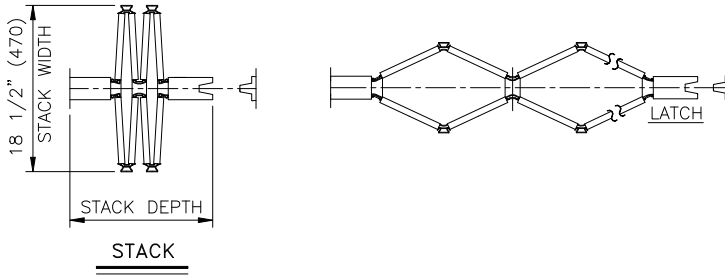

# DOOR TYPES / HANDING

## WOODFOLD 4188

Single Fixed (Left Hand)-Jamb Partition

Single Fixed (Right Hand)-Jamb Partition

Double-End Post Partition

Joining Pair Of Fixed-Jamb Partitions