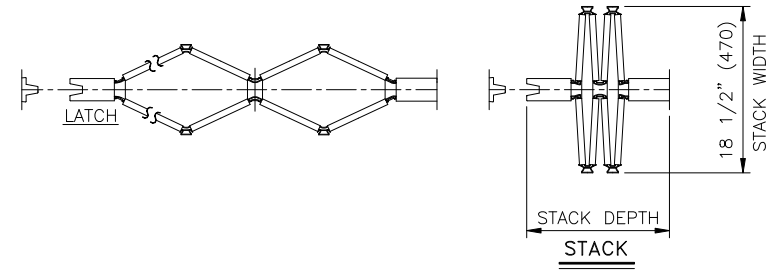

# DOOR TYPES / HANDING

## WOODFOLD 4188

Single Fixed (Left Hand)-Jamb Partition

Single Fixed (Right Hand)-Jamb Partition

Double-End Post Partition

Joining Pair Of Fixed-Jamb Partitions