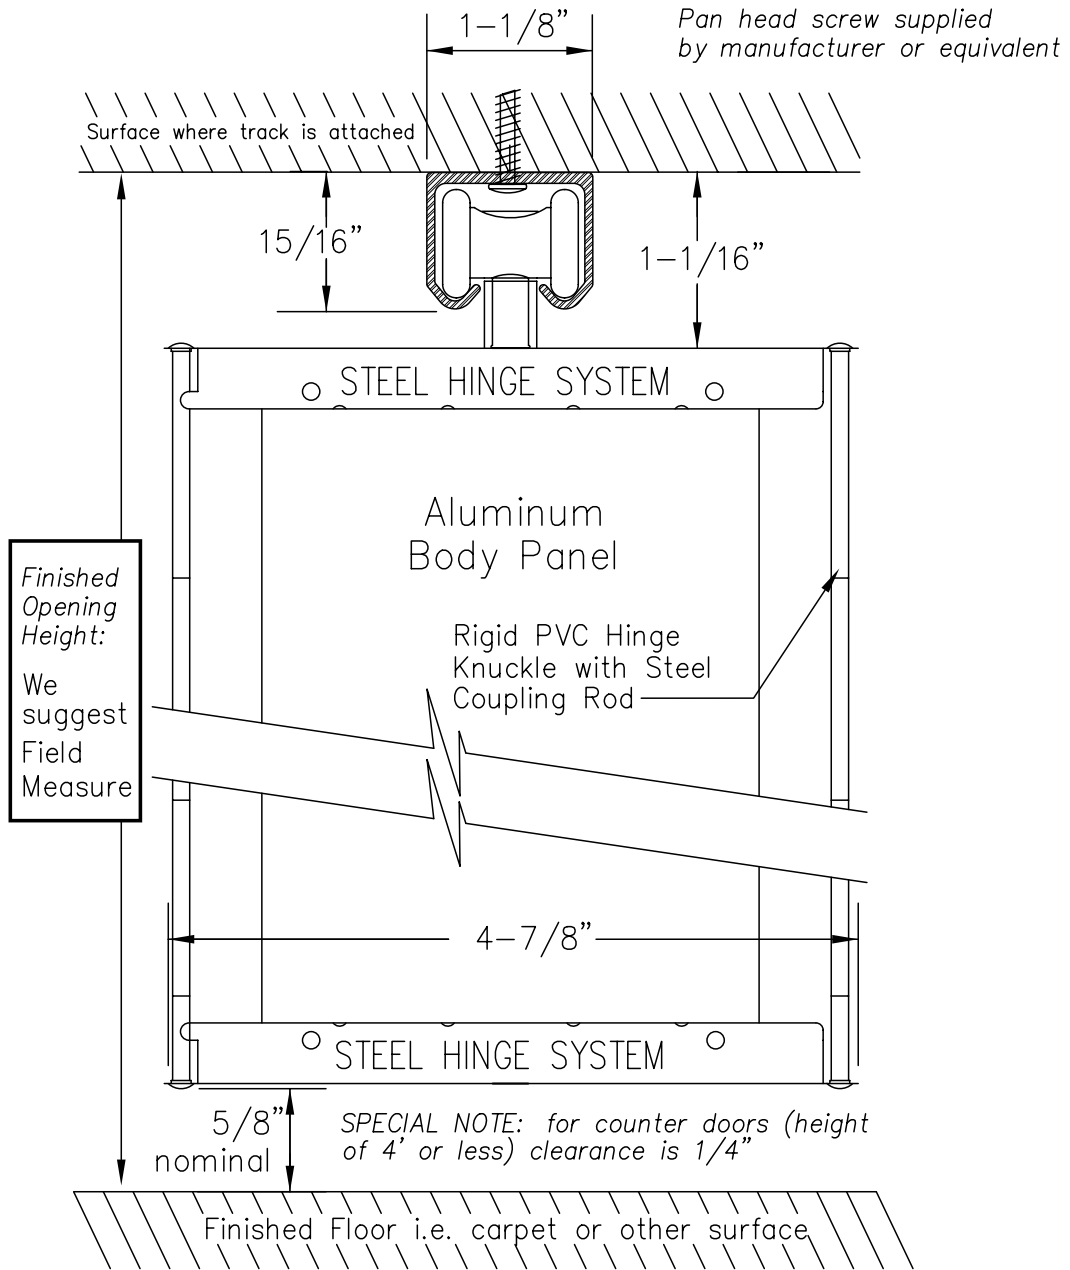

# Surface Track

Woodfold Manufacturing, Inc.  
PO Box 346 Forest Grove OR 97116  
<http://www.woodfold.com>

CAD SRTK-640

SURFACE TRACK — MODEL 640