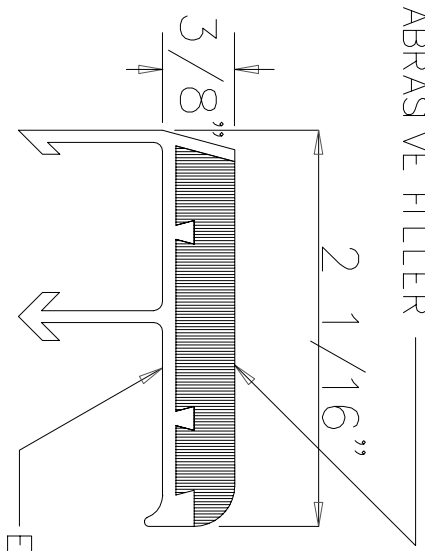

TYPE WP2J
SPECTRA

RESUENT EPOXY ABRASIVE FILLER

SURE - HOLD ANCHORS ARE EXTRUDED
INTEGRALLY FULL LENGTH OF SECTION