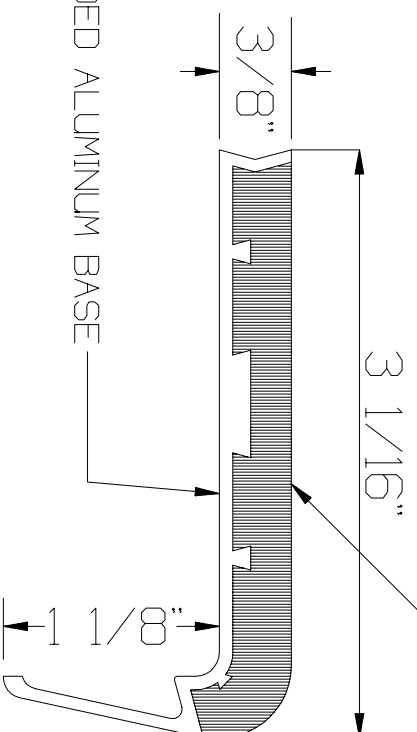

TYPE WP3
SPECTRA

RESILIENT EPOXY ABRASIVE FILLER

EXTRUDED ALUMINUM BASE

3 1/16"

3/8"

1 1/8"