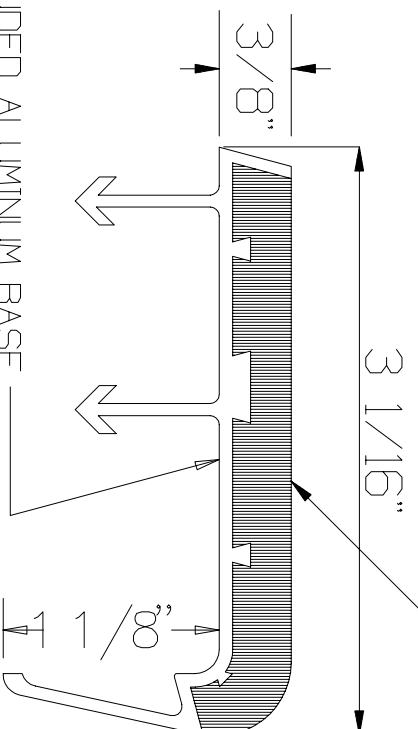

TYPE WP3SP
SPECTRA

RESILIENT EPOXY ABRASIVE FILLER

SURE - HOLD ANCHORS ARE EXTRUDED
INTEGRALLY FULL LENGTH OF SECTION