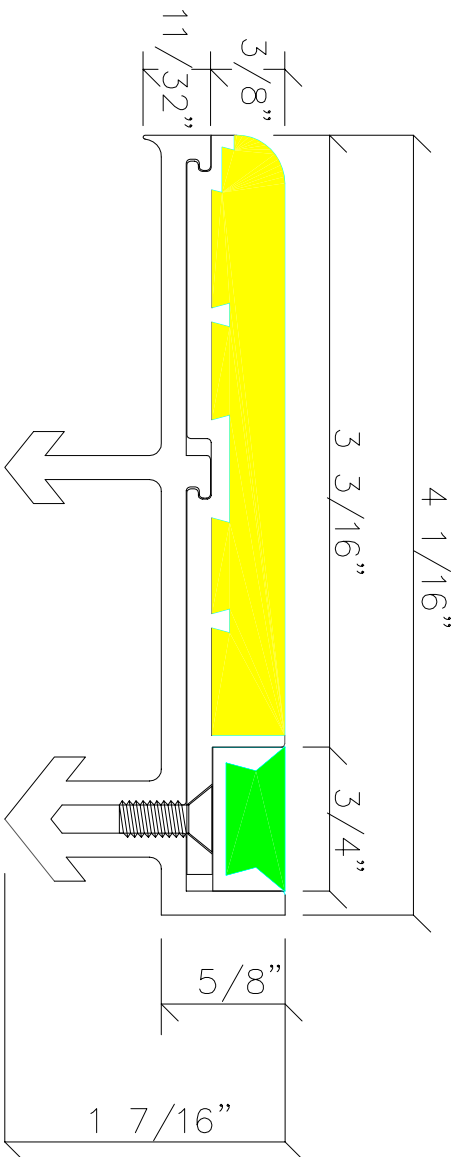

TYPE WP2003 SPECTRA
RESILIENT EPDXY ABRASIVE FILLER
REPLACABLE INSERTS

SURE-HOLD ANCHORS ARE EXTRUDED
INTEGRALLY FULL LENGTH OF SECTION