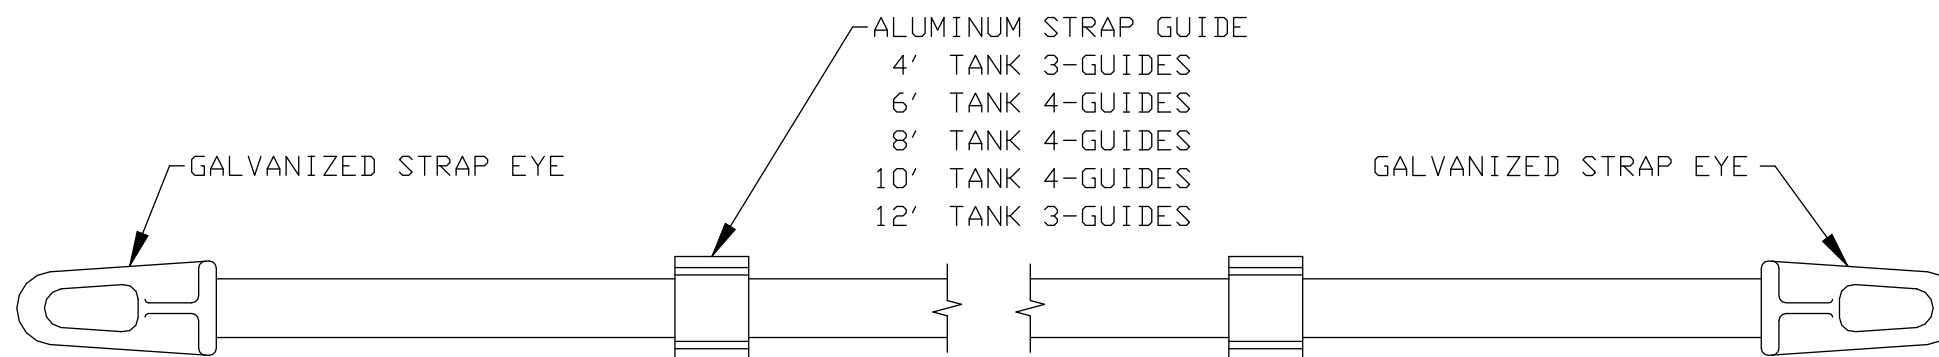

GALVANIZED STRAP EYE

HOLD-DOWN STRAPS	
TANK SIZE	STRAP LENGTH "L"
4' DIA.	8' -4 1/4"
6' DIA.	12' -1"
8' DIA.	15' -1"
10' DIA.	18' -8 3/4"
12' DIA.	22' -6 3/4"

NOTE: STRAPS ARE RATED AT MINIMUM 25,000 LBS.

- 4' TANK 3-GUIDES
- 6' TANK 4-GUIDES
- 8' TANK 4-GUIDES
- 10' TANK 4-GUIDES
- 12' TANK 3-GUIDES

ALUMINUM STRAP GUIDE

**XERXES**<sup>®</sup>  
a ZCL company

TITLE  
DOUBLE D-LUG  
HOLD-DOWN STRAPS

DATE 1-14 DR. NO. S10-798.03