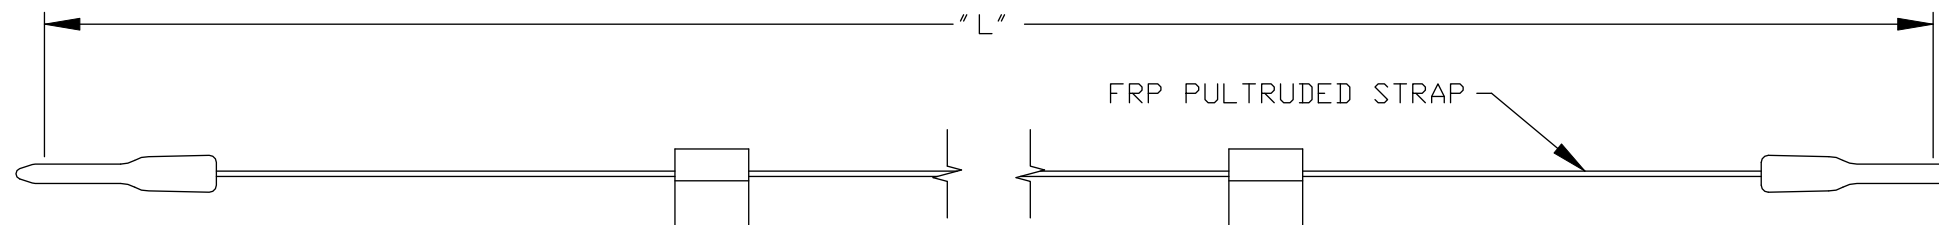

GALVANIZED STRAP EYE

HOLD-DOWN STRAPS	
TANK SIZE	STRAP LENGTH "L"
4' DIA.	8' -4 1/4"
6' DIA.	12' -1"
8' DIA.	15' -1"
10' DIA.	18' -8 3/4"
12' DIA.	22' -6 3/4"

NOTE: STRAPS ARE RATED AT MINIMUM 25,000 LBS.

- 4' TANK 3-GUIDES
- 6' TANK 4-GUIDES
- 8' TANK 4-GUIDES
- 10' TANK 4-GUIDES
- 12' TANK 3-GUIDES

ALUMINUM STRAP GUIDE

**XERXES**<sup>®</sup>  
a ZCL company

TITLE  
DOUBLE D-LUG  
HOLD-DOWN STRAPS

DATE 1-14 DR. NO. S10-798.03