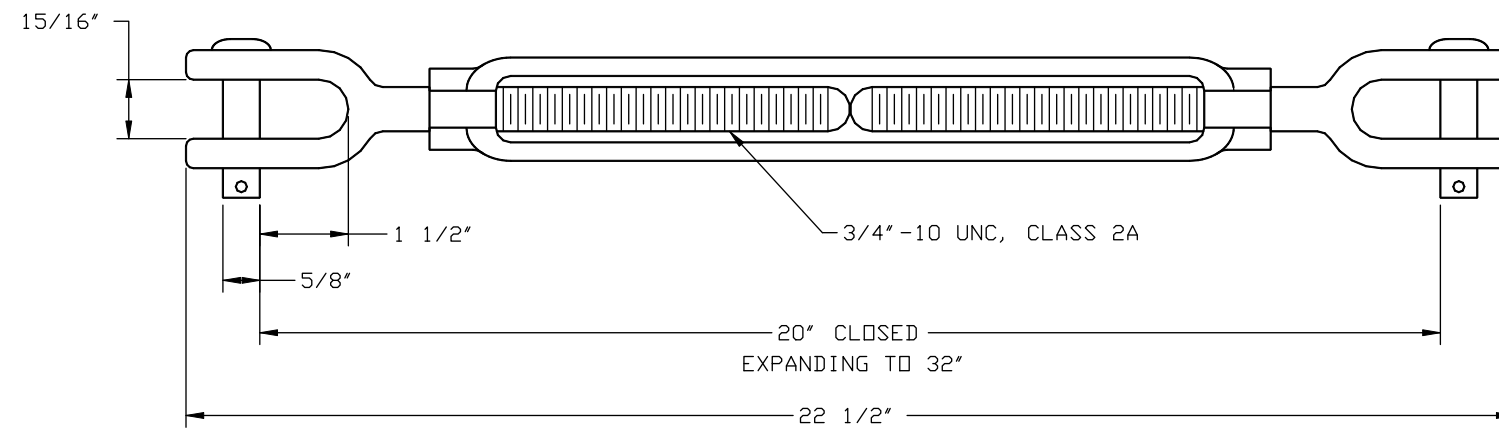

GALVANIZED 3/4" x 18" JAW TO JAW TURNBUCKLE
FOR USE WITH 10' DIA TANK HOLD DOWN STRAPS

GALVANIZED 3/4" x 12" JAW TO JAW TURNBUCKLE
FOR USE WITH 8' DIA TANK HOLD DOWN STRAPS

GALVANIZED 3/4" x 9" JAW TO JAW TURNBUCKLE
FOR USE WITH 6' DIA TANK HOLD DOWN STRAPS

XERXES[®]
a zcl company

TITLE
JAW TO JAW TURNBUCKLES

DATE 1-14 DR. NO. S11-375.02