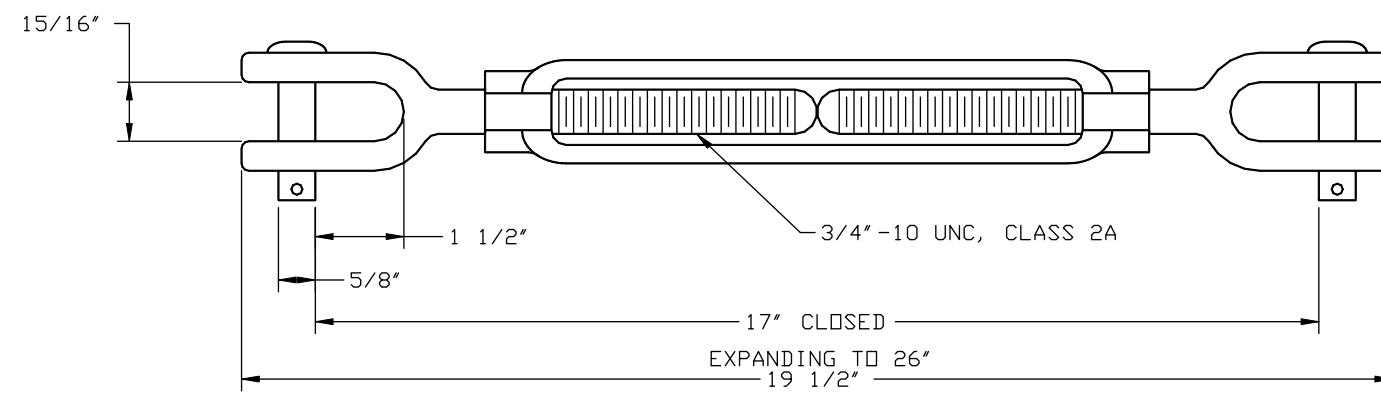

GALVANIZED 3/4" x 18" JAW TO JAW TURNBUCKLE
FOR USE WITH 10' DIA TANK HOLD DOWN STRAPS

GALVANIZED 3/4" x 12" JAW TO JAW TURNBUCKLE
FOR USE WITH 8' DIA TANK HOLD DOWN STRAPS

GALVANIZED 3/4" x 9" JAW TO JAW TURNBUCKLE
FOR USE WITH 6' DIA TANK HOLD DOWN STRAPS

XERXES[®]
a zcl company

TITLE
JAW TO JAW TURNBUCKLES

DATE 1-14 DR. NO. S11-375.02