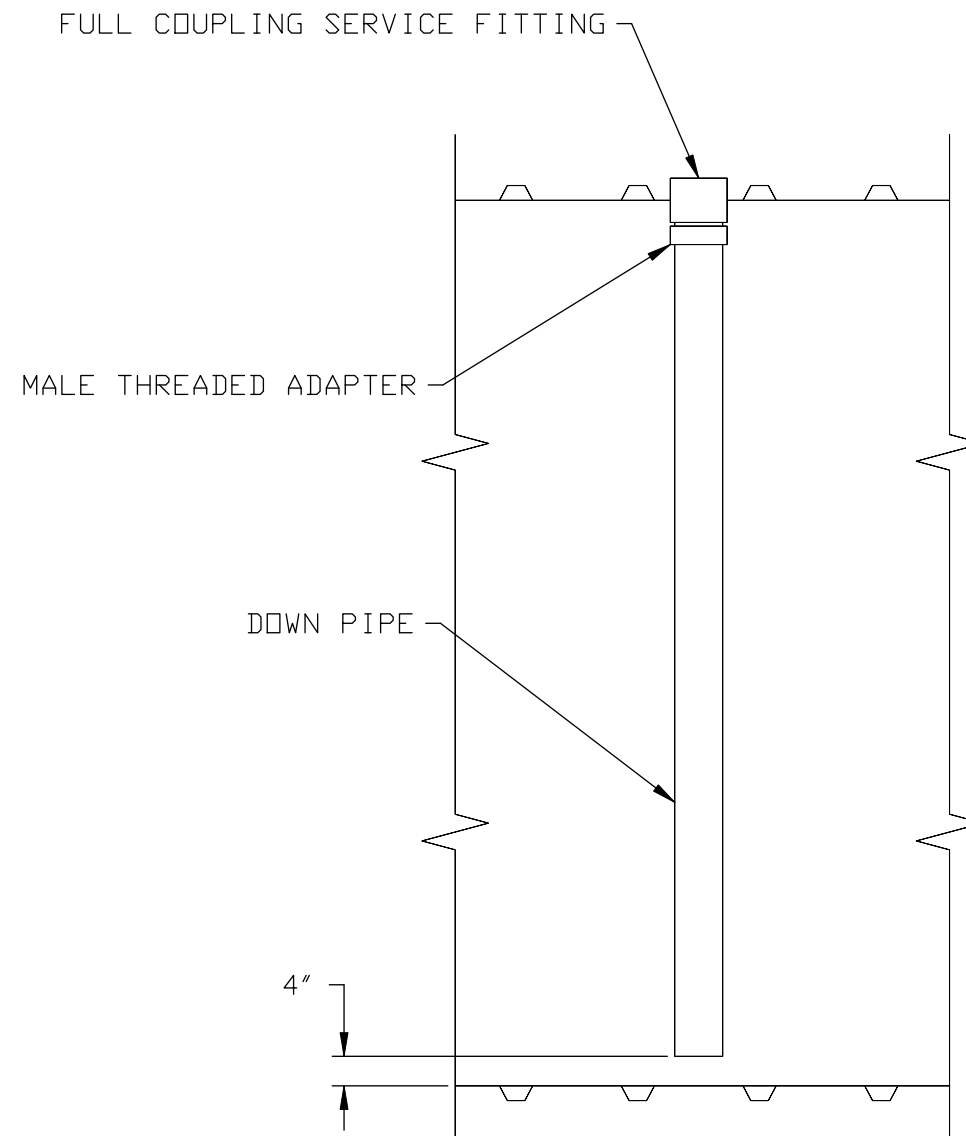

NOTE:
- AVAILABLE IN FRP ONLY 2", 4", 6", 8" AND 10" SIZES.

NOTE:
- AVAILABLE IN PVC OR FRP 2", 4" AND 6" SIZES.

XERXES[®]
a zcl company

TITLE FIBERGLASS & PVC
DOWN PIPES &
FLANGED FRP PIPE

DATE 1-14 DR. NO. S11-378.02