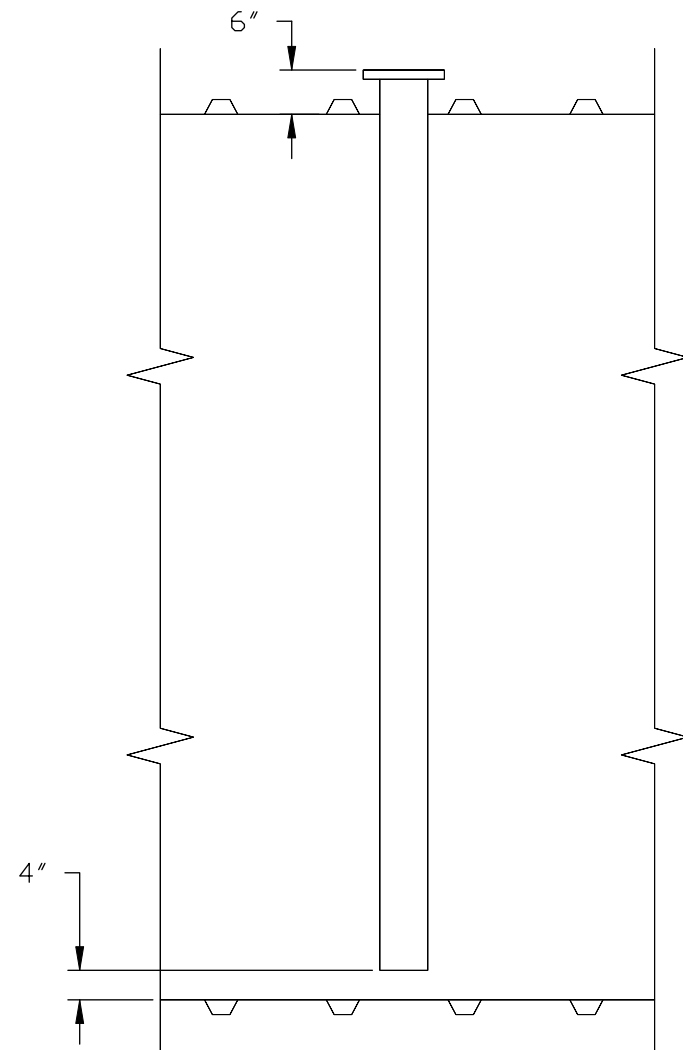

NOTE:
- AVAILABLE IN FRP ONLY 2", 4", 6", 8" AND 10" SIZES.

NOTE:
- AVAILABLE IN PVC OR FRP 2", 4" AND 6" SIZES.

XERXES[®]
a zcl company

TITLE FIBERGLASS & PVC
DOWN PIPES &
FLANGED FRP PIPE

DATE 1-14 DR. NO. S11-378.02