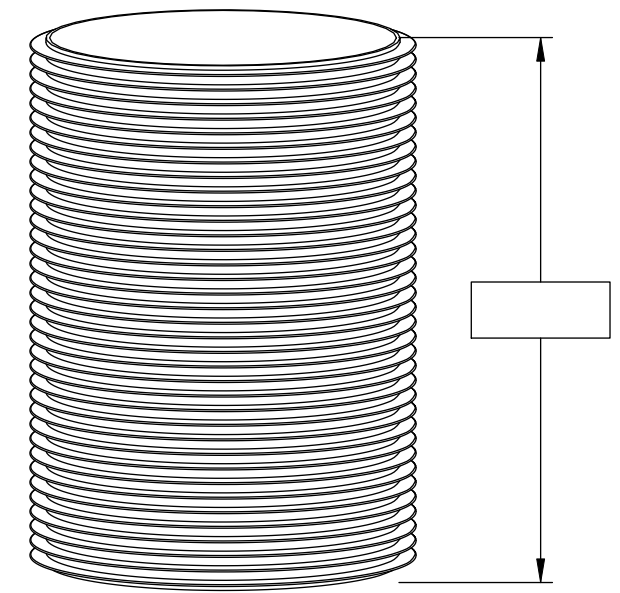

- PVC access risers are available in 1' increments starting at 2' up to 6'.
- PVC access risers slide over corresponding nominal FRP access opening.

XERXES [®] a ZCL company	
TITLE 24" DIA & 30" DIA PVC RISER WITH FRP LID	
DATE 10-13	DR. NO. S11-380.03