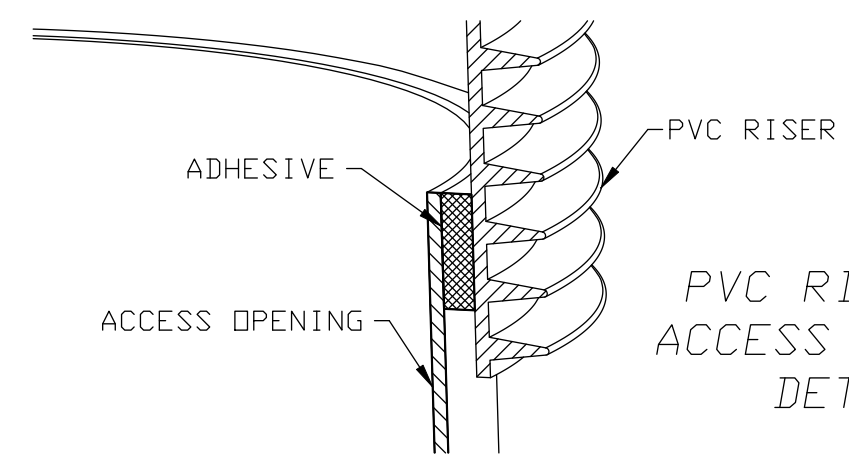

- PVC access risers are available in 1' increments starting at 2' up to 6'.
- PVC access risers slide over corresponding nominal FRP access opening.

XERXES [®] a ZCL company	
TITLE 24" DIA & 30" DIA PVC RISER WITH FRP LID	
DATE 10-13	DR. NO. S11-380.03