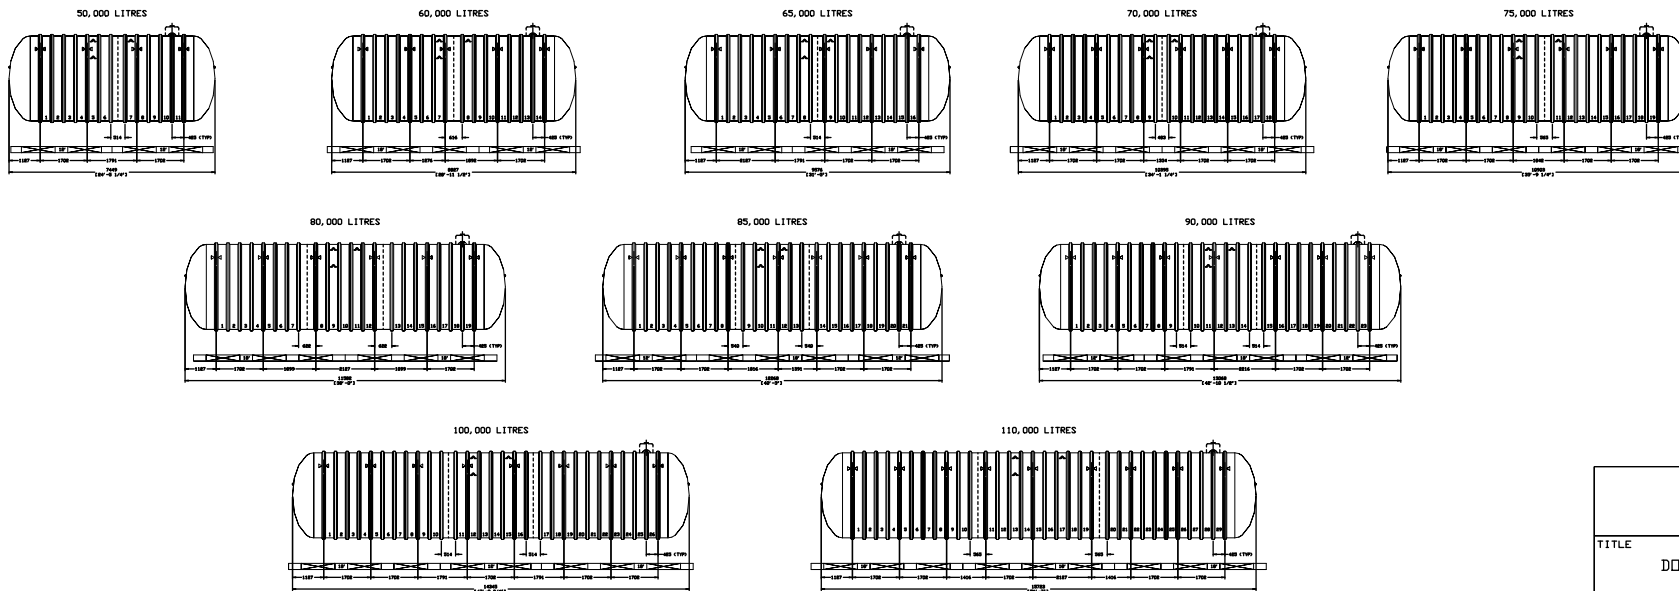

P40DW TANKS

P60DW TANKS

P86DW TANKS

P100DW TANKS

ZCL
COMPOSITES INC.

TITLE
DOUBLE-WALL TANKS

DATE 4-15 DR. NO. Z11-892.00