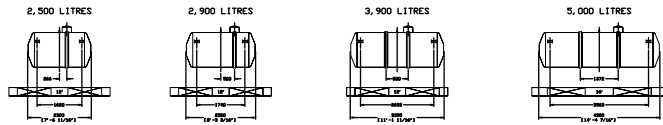

P40DW TANKS

P60DW TANKS

P86DW TANKS

P100DW TANKS

ZCL
COMPOSITES INC.

TITLE
DOUBLE-WALL TANKS

DATE 4-15 DR. NO. Z11-892.00