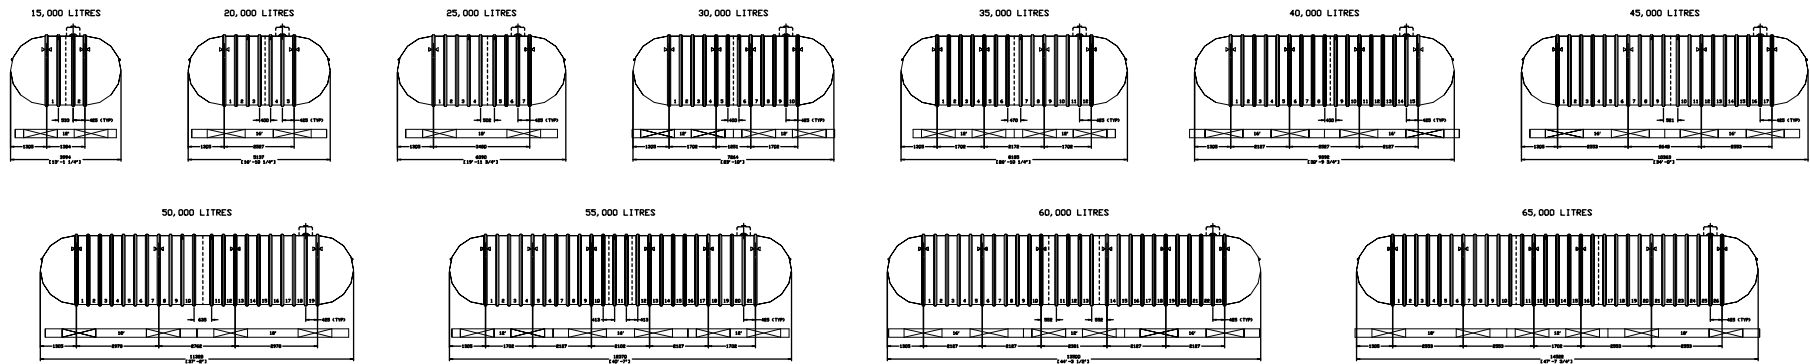

P40DW TANKS

P60DW TANKS

P86DW TANKS

P100DW TANKS

ZCL
COMPOSITES INC.

TITLE
DOUBLE-WALL TANKS

DATE 4-15 DR. NO. Z11-892.00