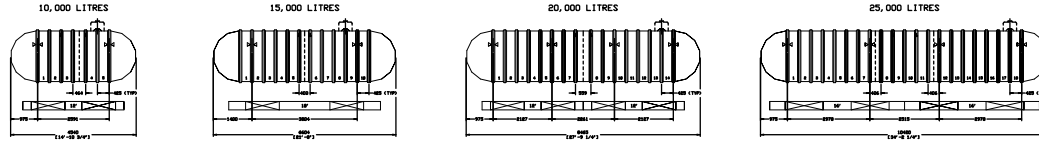

P40DW TANKS

P60DW TANKS

P86DW TANKS

P100DW TANKS

ZCL
COMPOSITES INC.

TITLE
DOUBLE-WALL TANKS

DATE 4-15 DR. NO. Z11-892.00