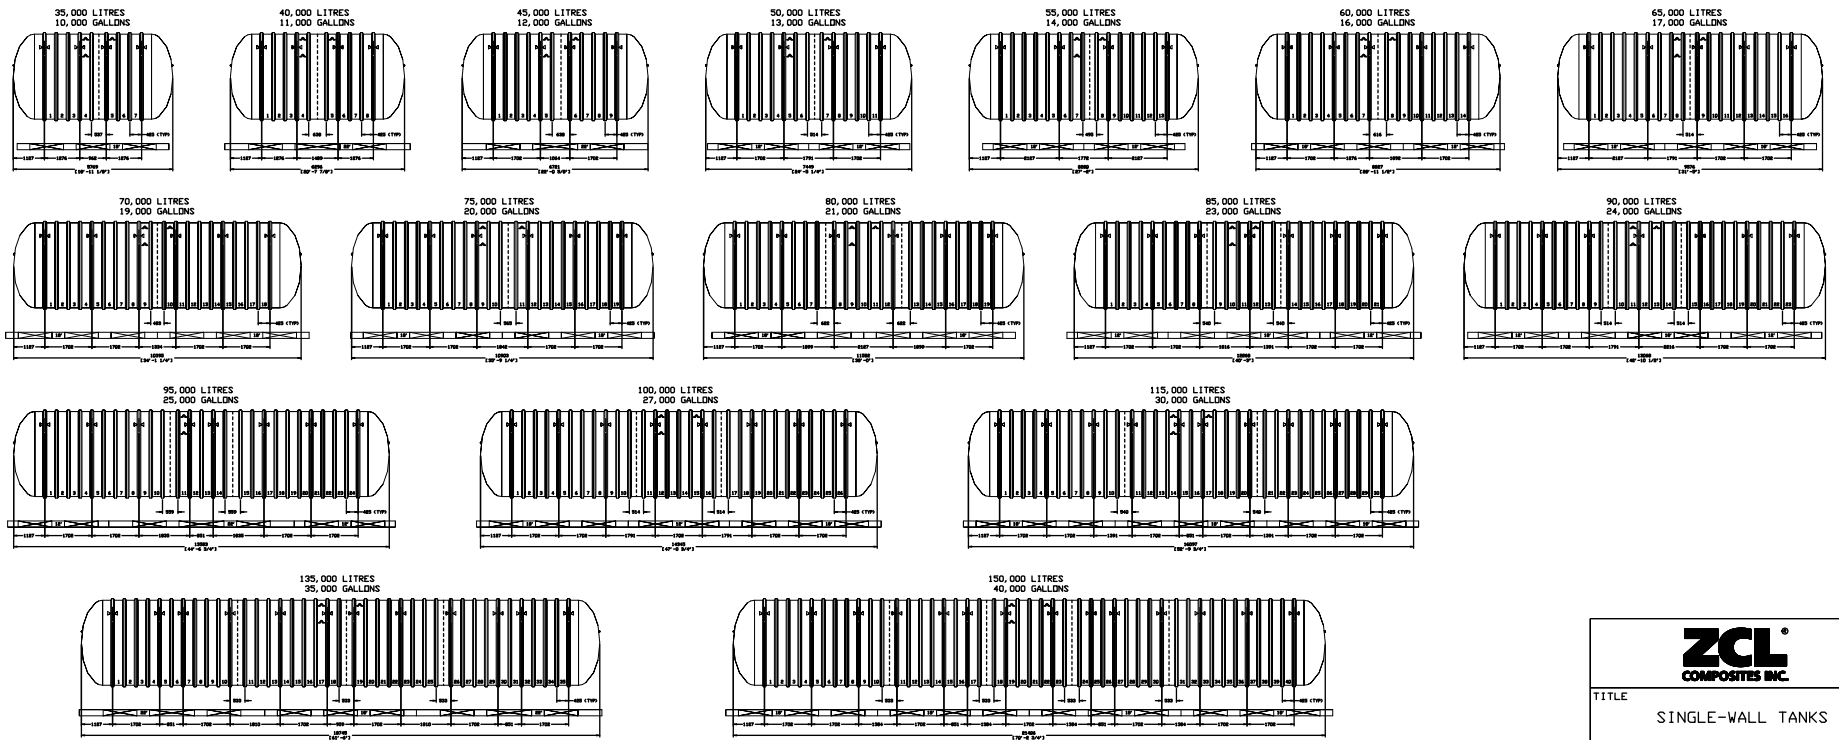

Z40SW TANKS

Z60SW TANKS

Z86SW TANKS

Z100SW TANKS

ZCL
COMPOSITES INC.

TITLE
SINGLE-WALL TANKS

DATE 4-15 DR. NO. Z11-890.00