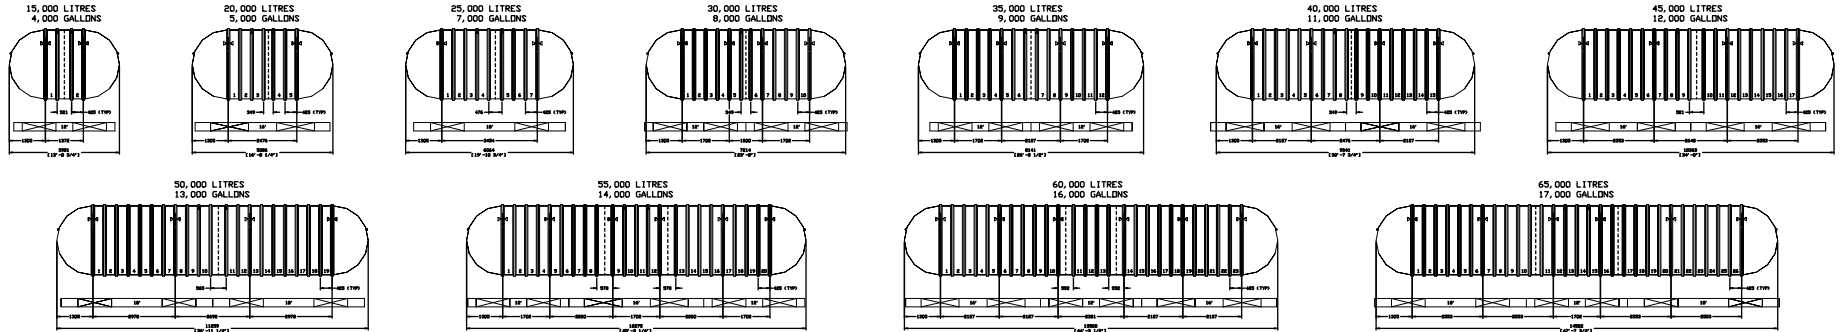

Z40SW TANKS

Z60SW TANKS

Z86SW TANKS

Z100SW TANKS

ZCL
COMPOSITES INC.

TITLE
SINGLE-WALL TANKS

DATE 4-15 DR. NO. Z11-890.00