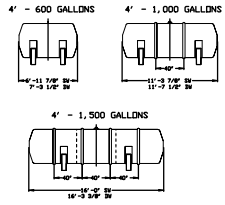

4' DIA AST-H TANKS

6' DIA AST-H TANKS

8' DIA AST-H TANKS

10' DIA AST-H TANKS

**XERXES**<sup>®</sup>  
a xca company

TITLE AST-H  
SINGLE-WALL & DOUBLE-WALL  
TANKS

DATE 4-15 DR. NO. S11-896.00