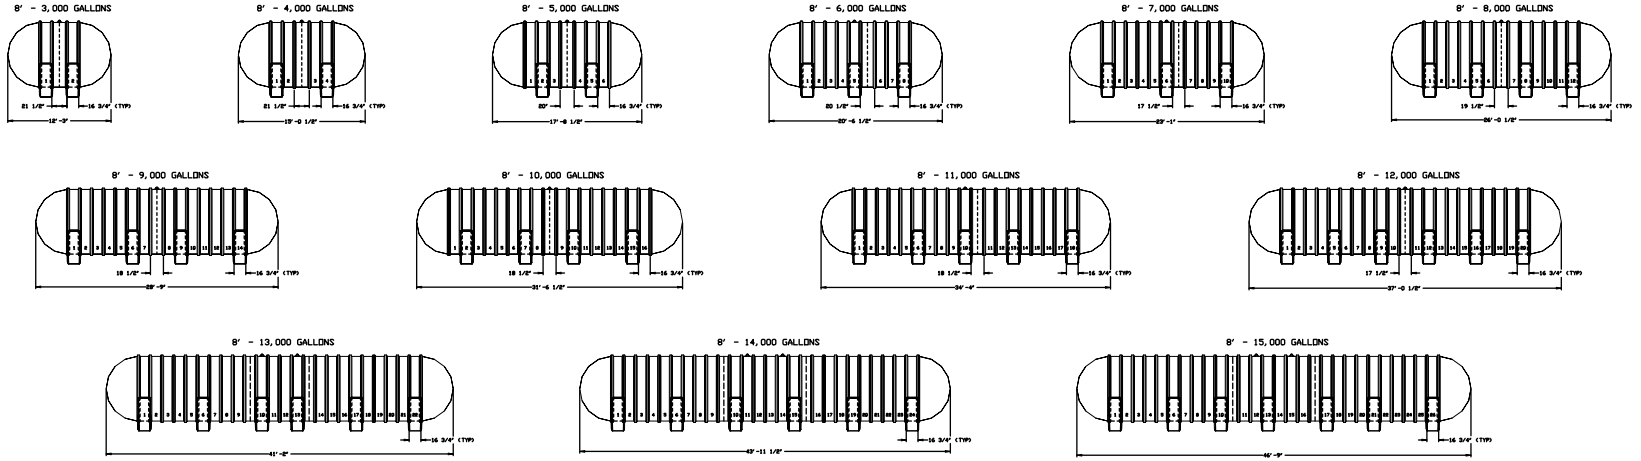

4' DIA AST-H TANKS

6' DIA AST-H TANKS

8' DIA AST-H TANKS

10' DIA AST-H TANKS

**XERXES**<sup>®</sup>  
a xca company

TITLE AST-H  
SINGLE-WALL & DOUBLE-WALL  
TANKS

DATE 4-15 DR. NO. S11-896.00