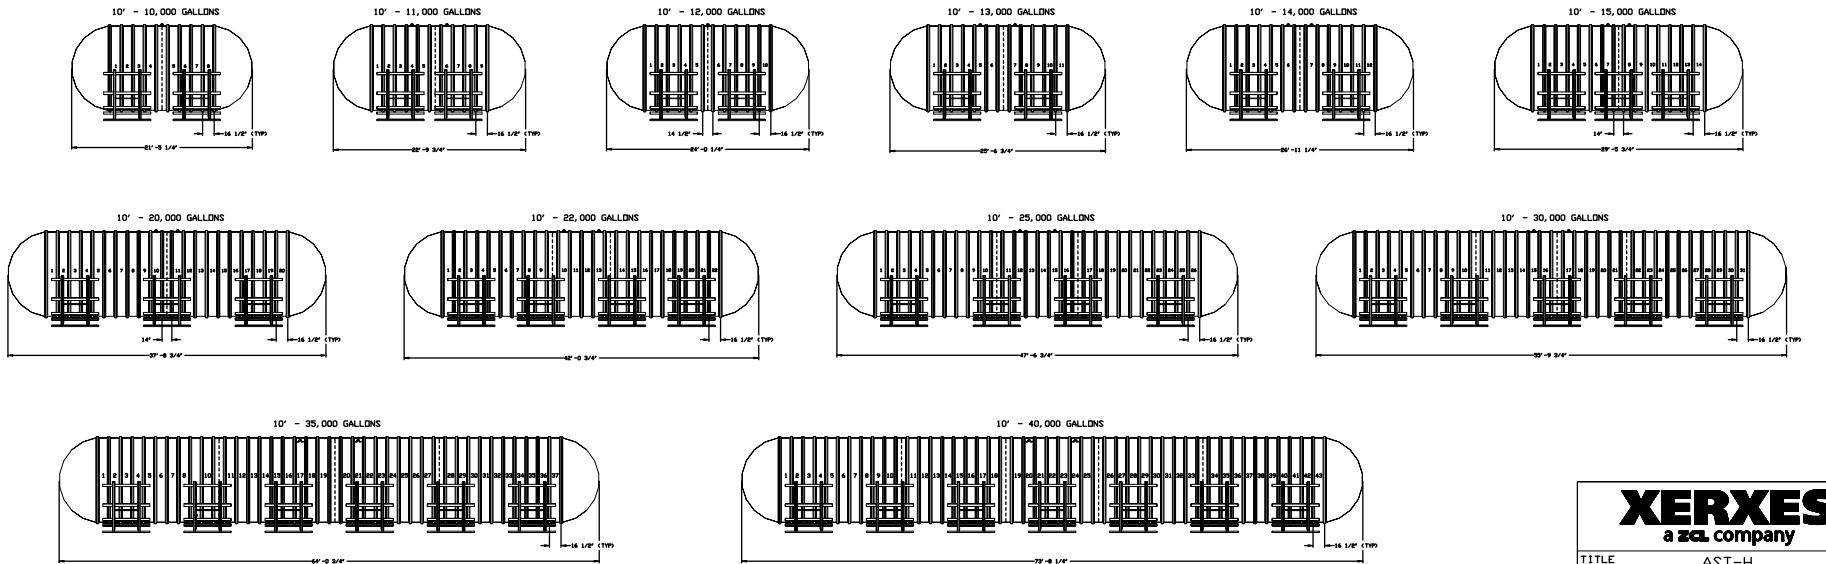

4' DIA AST-H TANKS

6' DIA AST-H TANKS

8' DIA AST-H TANKS

10' DIA AST-H TANKS

**XERXES**<sup>®</sup>  
a xca company

TITLE AST-H  
SINGLE-WALL & DOUBLE-WALL  
TANKS

DATE 4-15 DR. NO. S11-896.00