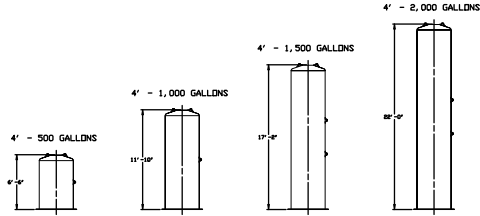

4' DIA AST-V TANKS

6' DIA AST-V TANKS

8' DIA AST-V TANKS

10' DIA AST-V TANKS

12' DIA AST-V TANKS

TYPICAL TANK DIMENSIONS

XERXES
a zca company

TITLE AST-V
SINGLE-WALL & DOUBLE-WALL
DOMED TOP TANKS