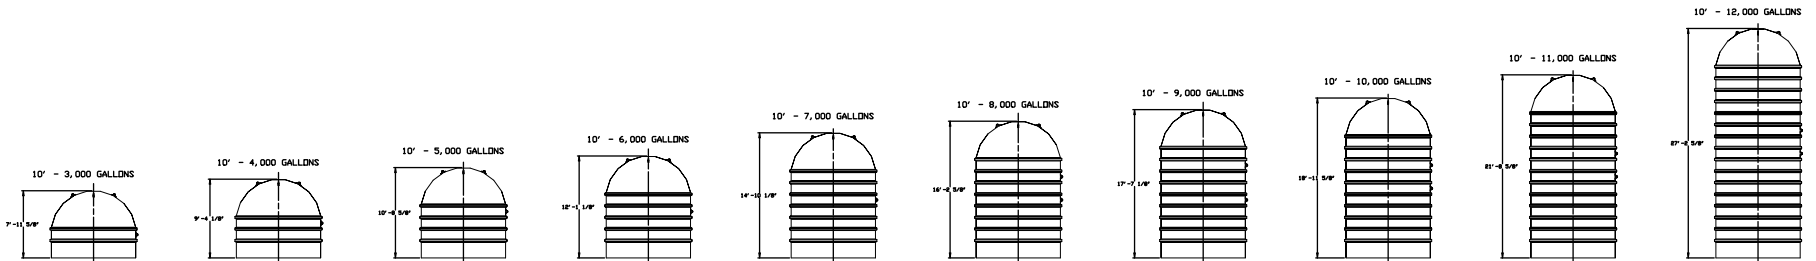

4' DIA AST-V TANKS

6' DIA AST-V TANKS

8' DIA AST-V TANKS

10' DIA AST-V TANKS

12' DIA AST-V TANKS

TYPICAL TANK DIMENSIONS

XERXES
a zca company

TITLE AST-V
SINGLE-WALL & DOUBLE-WALL
DOMED TOP TANKS