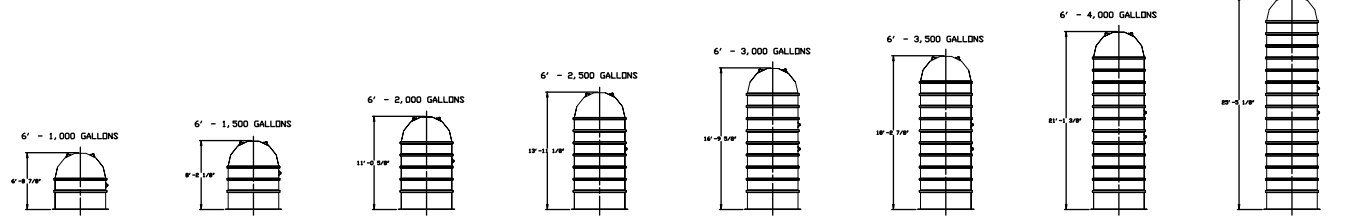

4' DIA AST-V TANKS

6' DIA AST-V TANKS

8' DIA AST-V TANKS

10' DIA AST-V TANKS

12' DIA AST-V TANKS

TYPICAL TANK DIMENSIONS

XERXES
a zca company

TITLE AST-V
SINGLE-WALL & DOUBLE-WALL
DOMED TOP TANKS