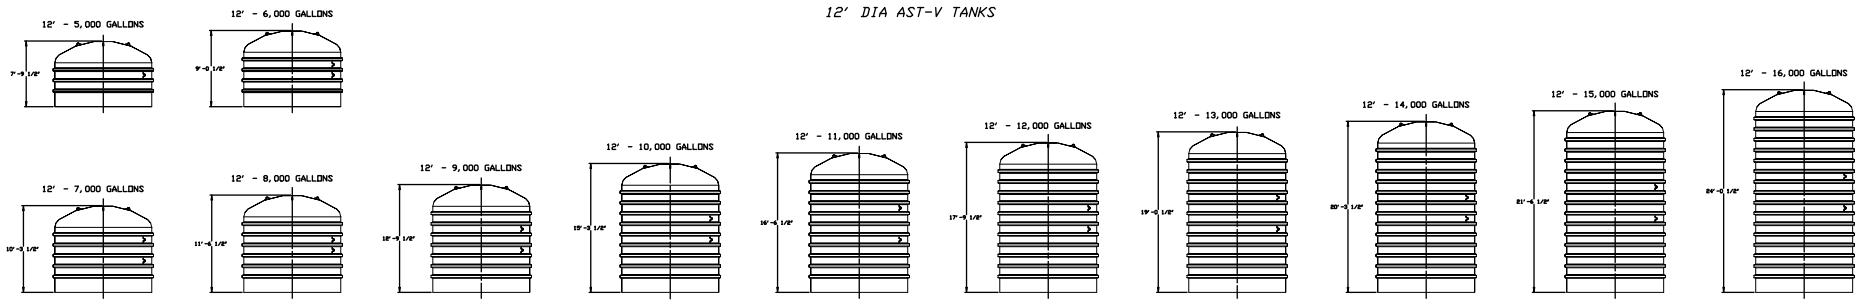

4' DIA AST-V TANKS

6' DIA AST-V TANKS

8' DIA AST-V TANKS

10' DIA AST-V TANKS

12' DIA AST-V TANKS

TYPICAL TANK DIMENSIONS

XERXES
a zca company

TITLE AST-V
SINGLE-WALL & DOUBLE-WALL
DOMED TOP TANKS