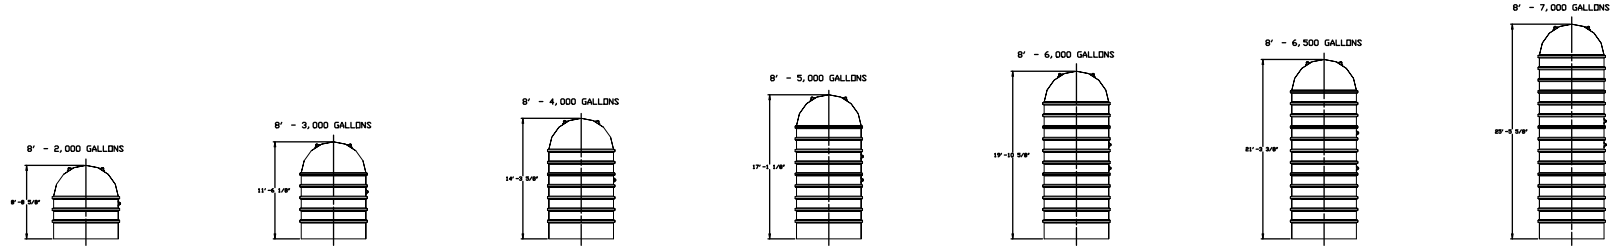

4' DIA AST-V TANKS

6' DIA AST-V TANKS

8' DIA AST-V TANKS

10' DIA AST-V TANKS

12' DIA AST-V TANKS

TYPICAL TANK DIMENSIONS

XERXES
a zca company

TITLE AST-V
SINGLE-WALL & DOUBLE-WALL
DOMED TOP TANKS