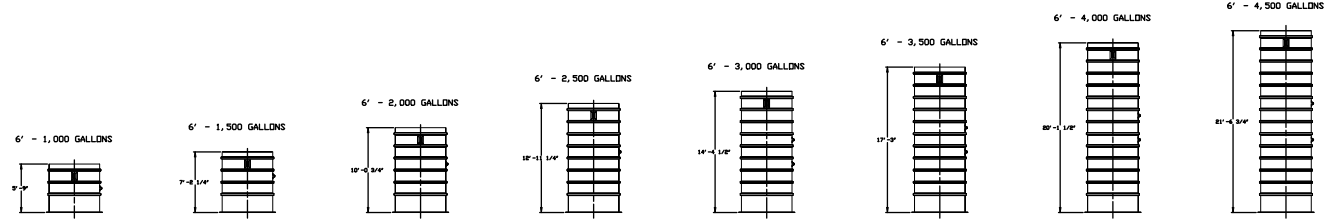

4' DIA AST-V TANKS

6' DIA AST-V TANKS

8' DIA AST-V TANKS

10' DIA AST-V TANKS

12' DIA AST-V TANKS

TYPICAL TANK DIMENSIONS

XERXES
a zcl company

TITLE AST-V
SINGLE-WALL & DOUBLE-WALL
OPEN TOP TANKS