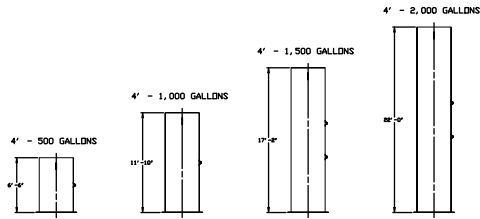

4' DIA AST-V TANKS

6' DIA AST-V TANKS

8' DIA AST-V TANKS

10' DIA AST-V TANKS

12' DIA AST-V TANKS

TYPICAL TANK DIMENSIONS

XERXES
a zcl company

TITLE AST-V
SINGLE-WALL & DOUBLE-WALL
OPEN TOP TANKS