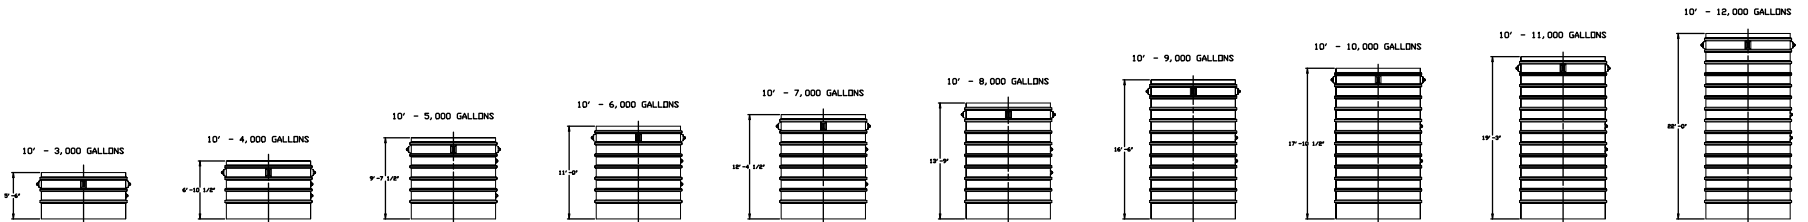

4' DIA AST-V TANKS

6' DIA AST-V TANKS

8' DIA AST-V TANKS

10' DIA AST-V TANKS

12' DIA AST-V TANKS

TYPICAL TANK DIMENSIONS

XERXES
a zcl company

TITLE AST-V
SINGLE-WALL & DOUBLE-WALL
OPEN TOP TANKS