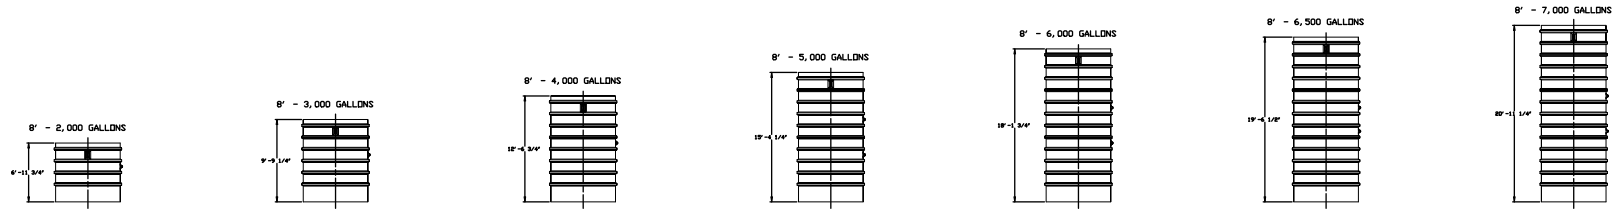

4' DIA AST-V TANKS

6' DIA AST-V TANKS

8' DIA AST-V TANKS

10' DIA AST-V TANKS

12' DIA AST-V TANKS

TYPICAL TANK DIMENSIONS

XERXES
a zcl company

TITLE AST-V
SINGLE-WALL & DOUBLE-WALL
OPEN TOP TANKS