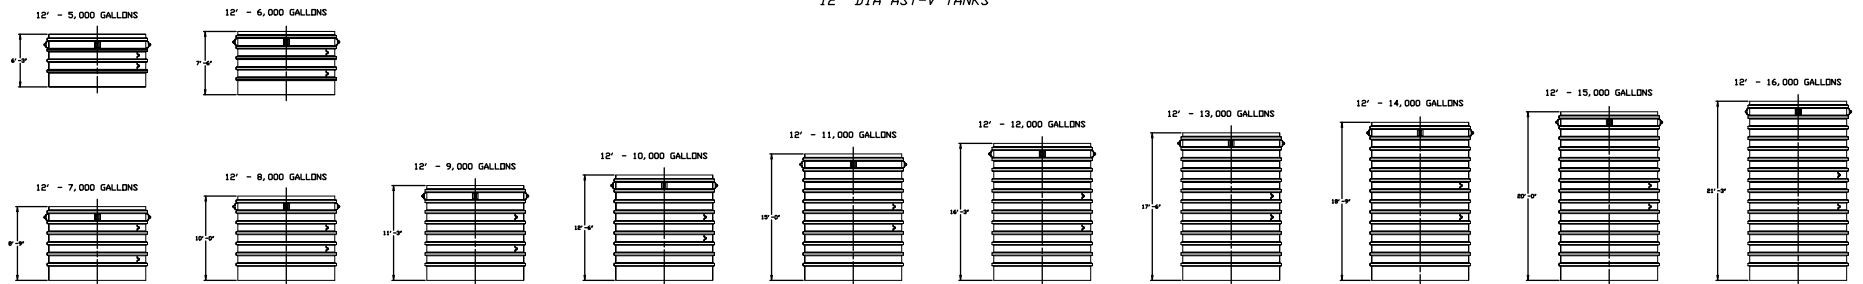

4' DIA AST-V TANKS

6' DIA AST-V TANKS

8' DIA AST-V TANKS

10' DIA AST-V TANKS

12' DIA AST-V TANKS

TYPICAL TANK DIMENSIONS

XERXES
a zcl company

TITLE AST-V
SINGLE-WALL & DOUBLE-WALL
OPEN TOP TANKS