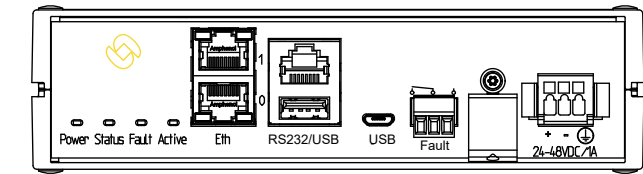

1 2 3 4 5 6 7 8

A

SIDE VIEW

FRONT VIEW

REAR VIEW

B

TOP VIEW

4x securing holes for M4 screw

C

D

E

Notes:
 For installation, use:
 Mounting Bracket Type: IA-MB1 for wall mount, Item no.1002500020
 Rack Shelf for ICX 500 Type: IA-RS1 for rack mount, Item no.1002500010

F

© Zenitel - All rights reserved