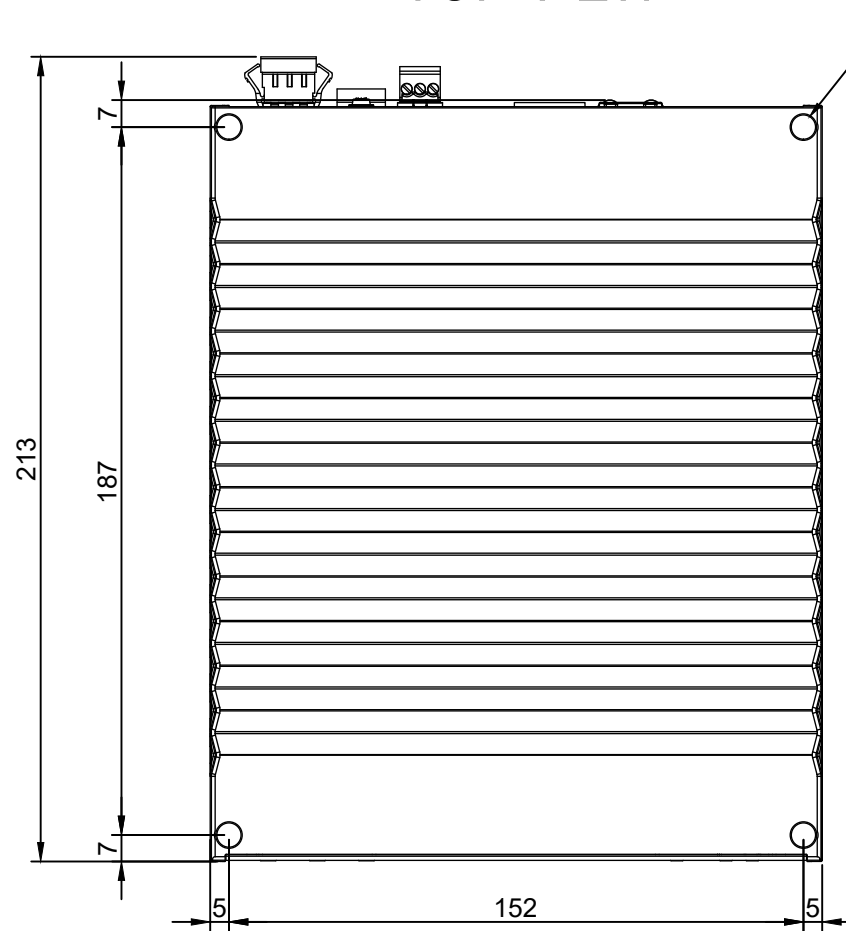

1 2 3 4 5 6 7 8

A

SIDE VIEW

FRONT VIEW

REAR VIEW

B

TOP VIEW

4x securing holes for M4 screw

C

D

E

Notes:
 For installation, use:
 Mounting Bracket Type: IA-MB1 for wall mount, Item no.1002500020
 Rack Shelf for ICX 500 Type: IA-RS1 for rack mount, Item no.1002500010

F

© Zenitel - All rights reserved