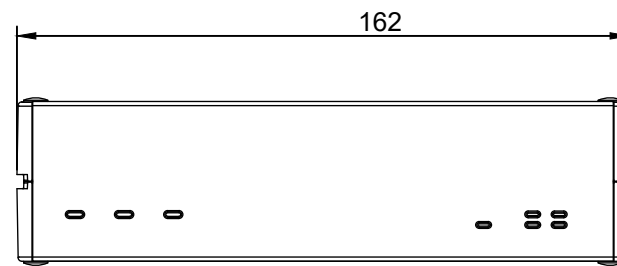

1 2 3 4 5 6 7 8

A

SIDE VIEW

FRONT VIEW

REAR VIEW

B

TOP VIEW

4x securing holes for M4 screw

C

D

E

Notes:
 For installation, use:
 Mounting Bracket Type: IA-MB1 for wall mount, Item no.1002500020
 Rack Shelf for ICX 500 Type: IA-RS1 for rack mount, Item no.1002500010

F

© Zenitel - All rights reserved