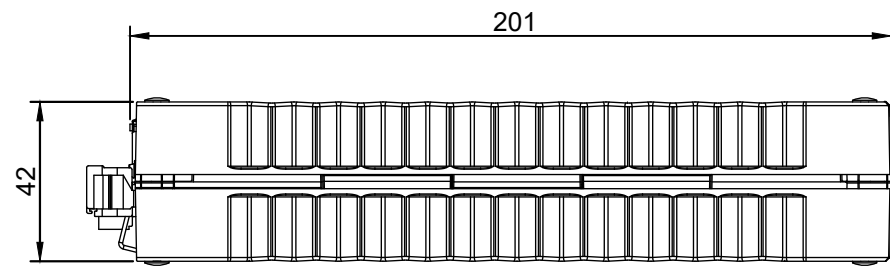

1 2 3 4 5 6 7 8

A

SIDE VIEW

FRONT VIEW

REAR VIEW

B

TOP VIEW

4x securing holes for M4 screw

C

D

E

Notes:
 For installation, use:
 Mounting Bracket Type: IA-MB1 for wall mount, Item no.1002500020
 Rack Shelf for ICX 500 Type: IA-RS1 for rack mount, Item no.1002500010

F

© Zenitel - All rights reserved