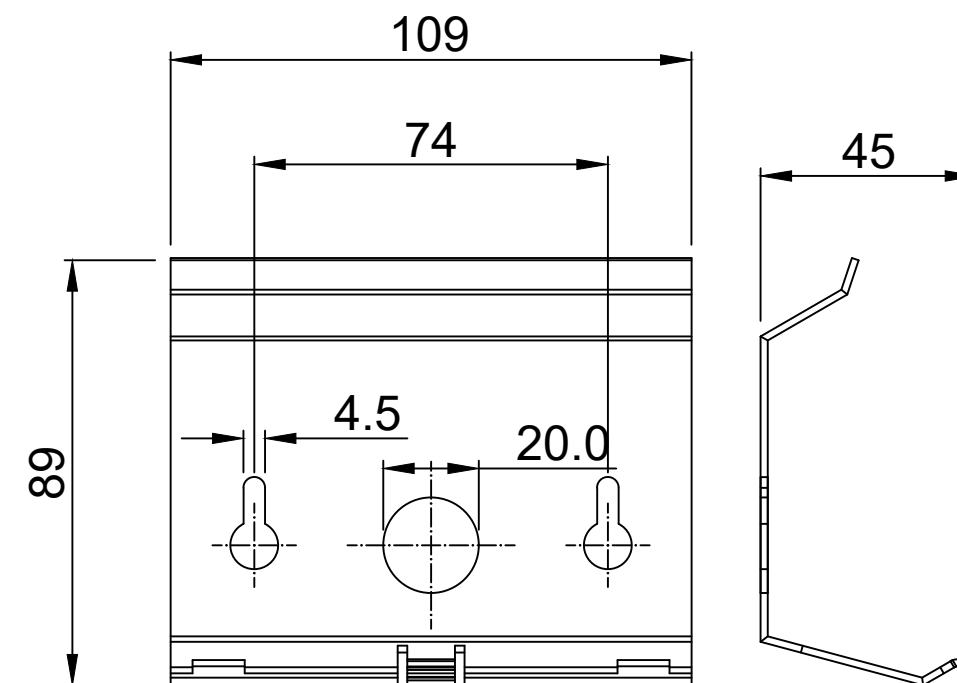

Wall bracket O.no. 1008091100  
(optional)

DESKTOP STATION  
IP Desk/Wall Masterstation IPDM-V2  
Display  
10084000000  
Measurement & Mountingdetails

Prepared by UT/SEN	Date 28.03.21	Project no: -	Revision by -
Approved by -	Date -	Sheet 1/1	Rev.date -
Dwg.no. / File			Rev. no. 00