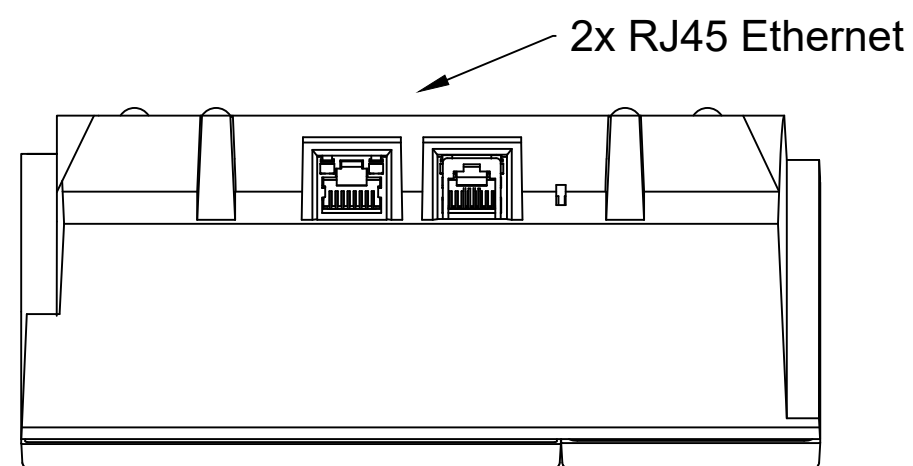

Wall bracket O.no. 1008091100  
(optional)

DESKTOP STATION  
IP Desk/Wall Masterstation IPDM-V2  
Display  
10084000000  
Measurement & Mountingdetails

Prepared by UT/SEN	Date 28.03.21	Project no: -	Revision by -
Approved by -	Date -	Sheet 1/1	Rev.date -
Dwg.no. / File			Rev. no. 00