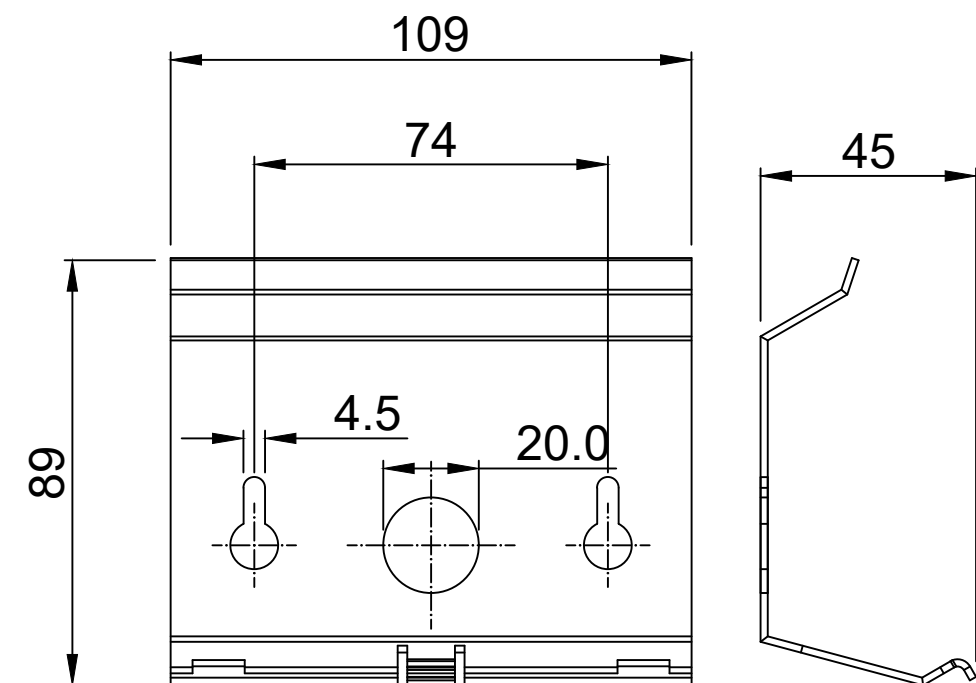

Wall bracket O.no. 1008091100  
(optional)

DESKTOP STATION  
IP Desk/Wall Masterstation IPDMH-V2  
Display and Handset  
1008401000  
Measurement & Mounting details

Prepared by UT/SEN	Date 28.03.21	Project no:	Revision by
Approved by -	Date -	Sheet 1/1	Rev.date -
Dwg.no. / File			Rev. no. 00