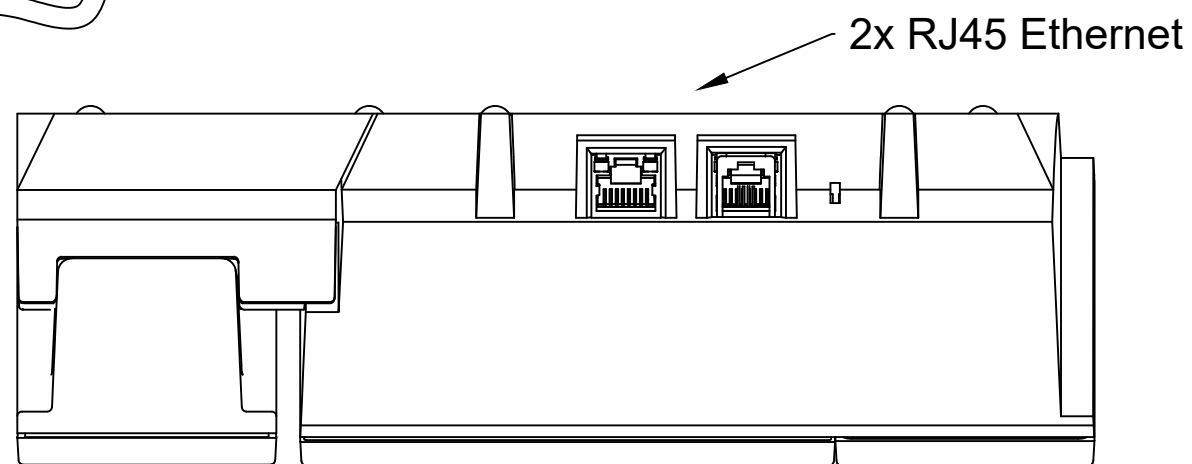

Wall bracket O.no. 1008091100  
(optional)

DESKTOP STATION  
IP Desk/Wall Masterstation IPDMH-V2  
Display and Handset  
1008401000  
Measurement & Mounting details

Prepared by UT/SEN	Date 28.03.21	Project no:	Revision by
Approved by -	Date -	Sheet 1/1	Rev.date -
Dwg.no. / File			Rev. no. 00