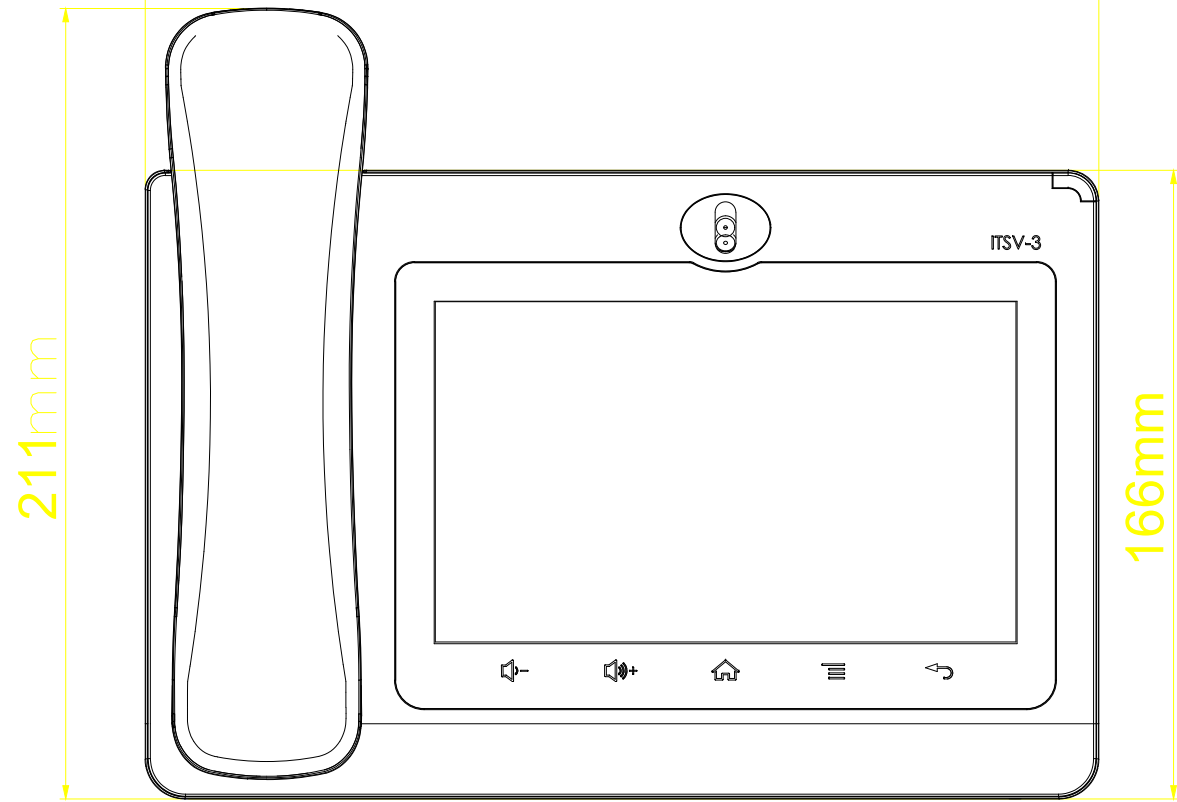

B

C

D

E

F

252mm

84mm

211mm

166mm

31mm

42mm

Base bracket closed

© Zenitel - All rights reserved

Rev.	Date	Revision description	Rev. by	Checked by

IP Video Phone 7" touch  
ITSV-3  
1490003010

Prep. by UTh	Date 28.03.21	Project no.	
Check. by	Date	Rev. by	Rev. date
Dwg.no.		Rev. no. 00	
Sheet 1/1	Scale 1/2	Size A3	Unit mm