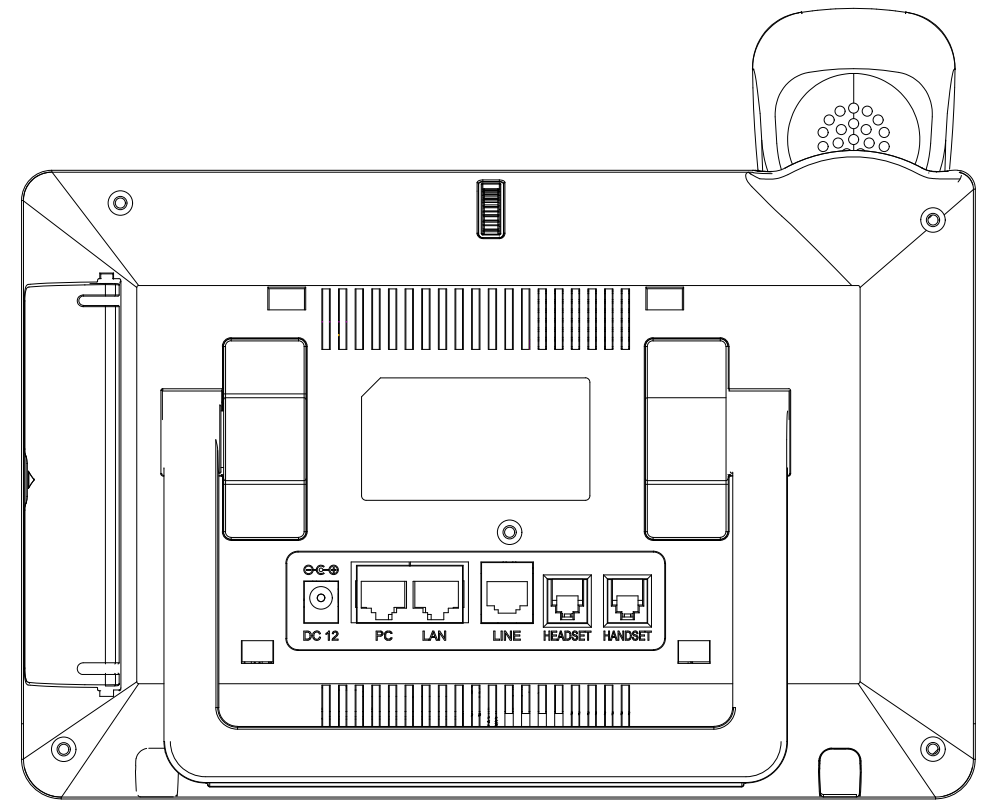

B

C

D

E

F

252mm

84mm

211mm

166mm

31mm

42mm

Base bracket closed

© Zenitel - All rights reserved

Rev.	Date	Revision description	Rev. by	Checked by

IP Video Phone 7" touch  
ITSV-3  
1490003010

Prep. by UTh	Date 28.03.21	Project no.	
Check. by	Date	Rev. by	Rev. date
Dwg.no.		Rev. no. 00	
Sheet 1/1	Scale 1/2	Size A3	Unit mm