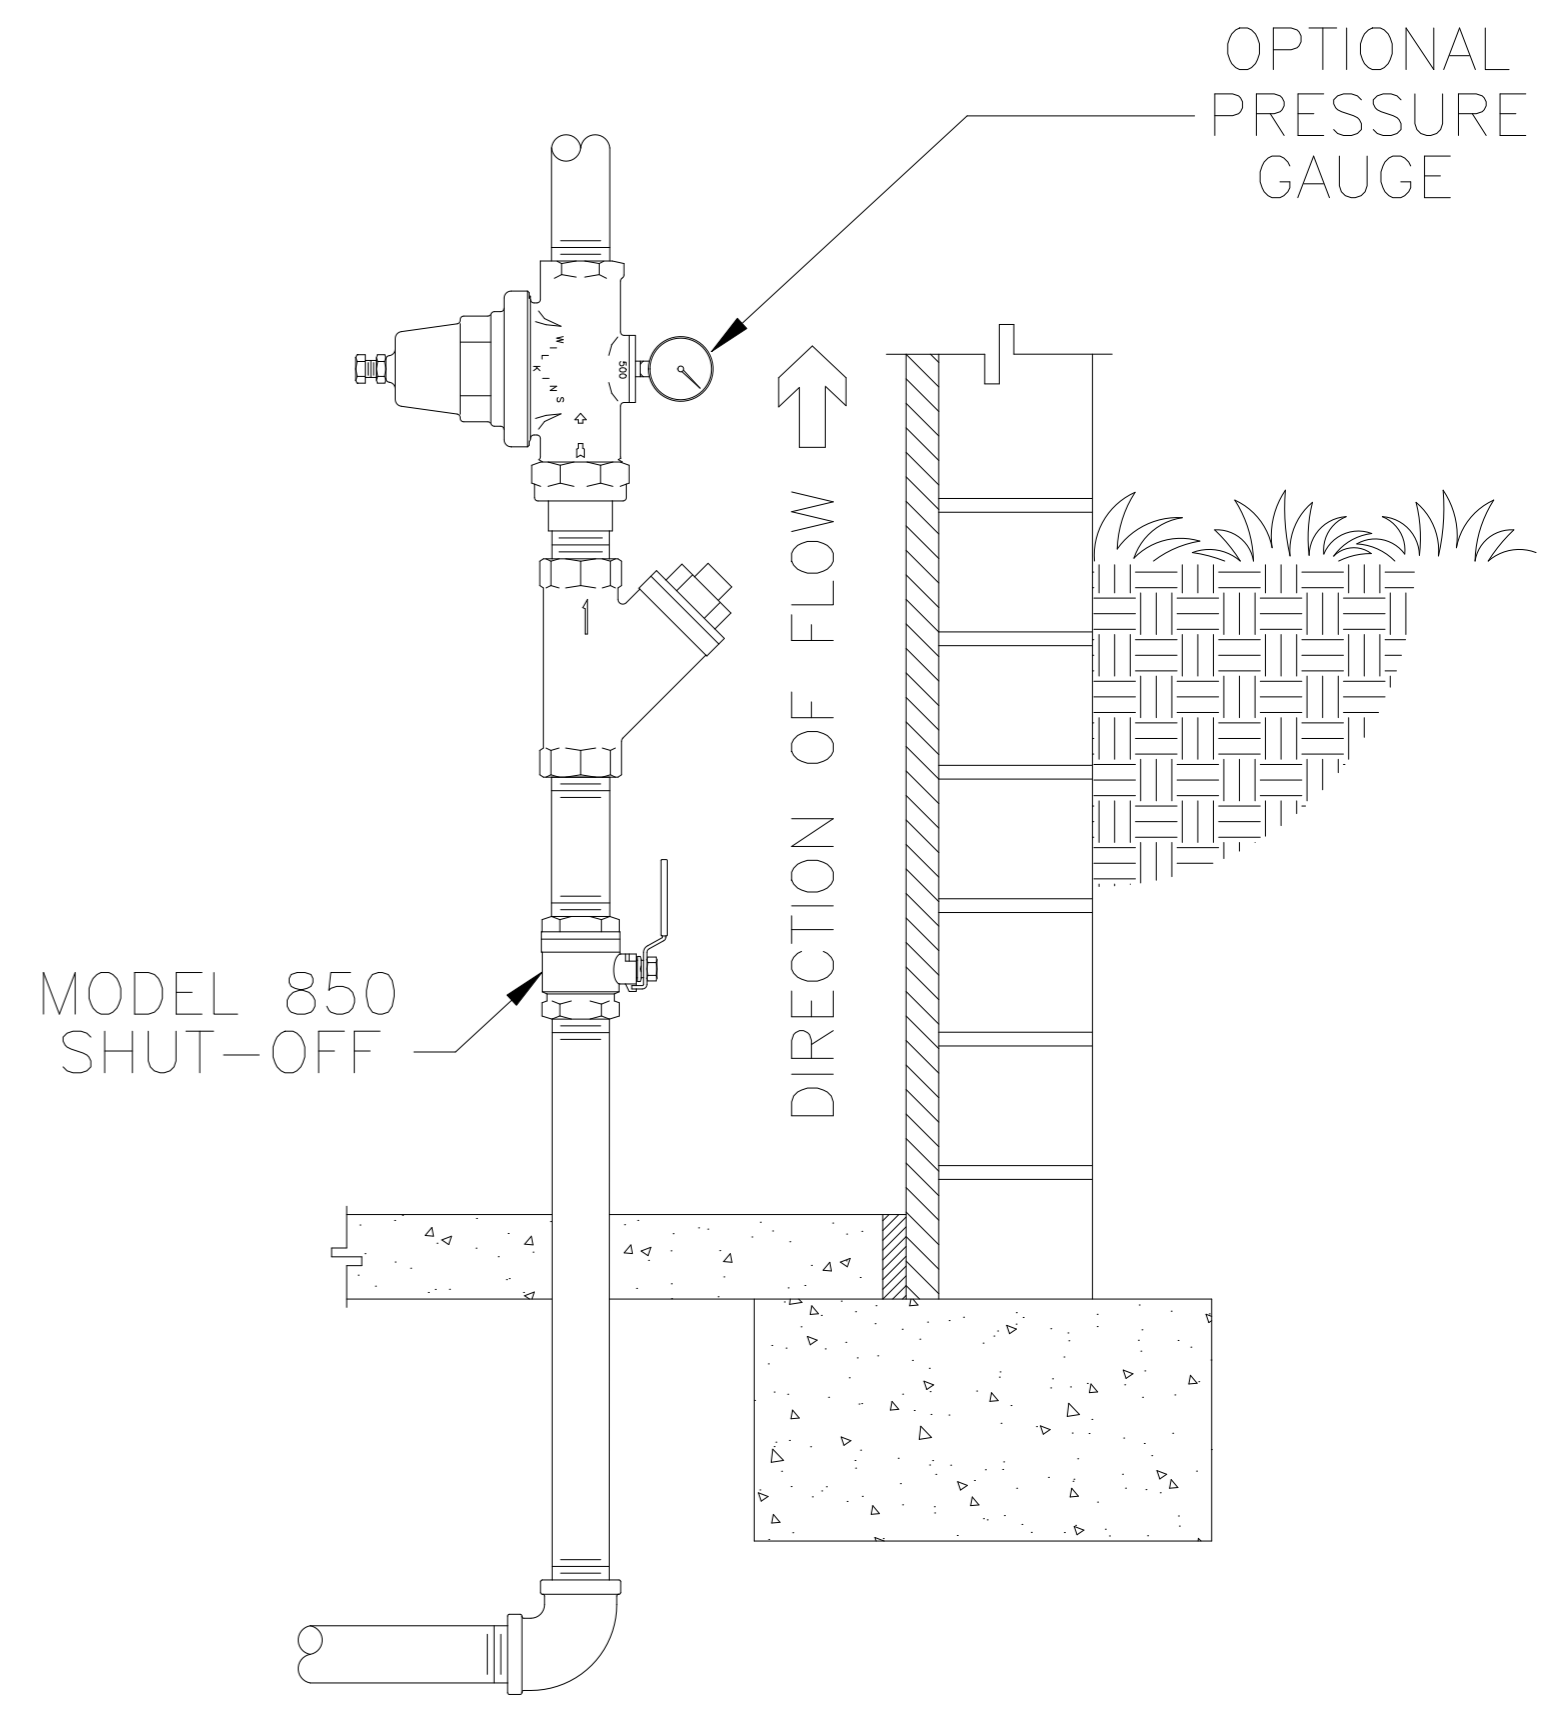

WILKINS MODEL 500YSBR
 WATER PRESSURE REDUCING VALVE
 OUTDOOR INSTALLATION

WILKINS MODEL 500YSBR
 WATER PRESSURE REDUCING VALVE
 INDOOR VERTICAL INSTALLATION