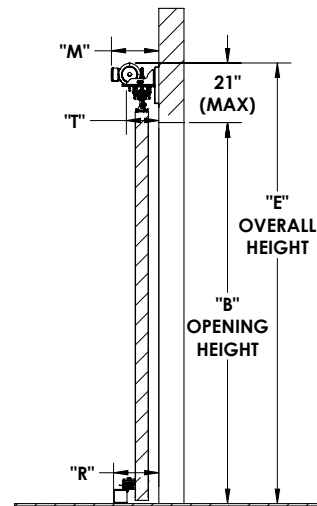

Albany
13850 101st Street, Suite B
Kenosha, WI 53142
800.459.1930
www.albanydoors.us