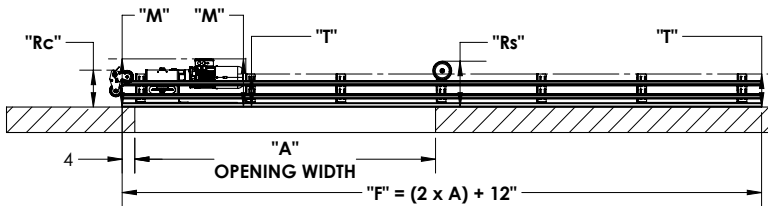

CONTROLLER OPTIONS

- ☐ 230V - 1 PH
- ☐ 460V - 3 PH
- ☐ 480V Open Delta, Ungrounded
- ☐ NEMA 4X SS Control Box
- ☐ NEMA 4X Sloped Control Box
- ☐ NEMA 4X Composite Control Box
- ☐ Heated Control Box
- ☐ Heated Motor
- ☐ Heated Track

ACTIVATION BOX

- ☐ Remote mounted push button NEMA4X
- ☐ (2) remote mounted pull cord NEMA4X
- ☐ (2) motion detectors
- ☐ (1) extended motion detector mounting bracket
- ☐ (1) loop detector
- ☐ Other _____

BLOWER OPTIONS

- ☐ Side mounted 18" fans with 42" arm
- ☐ Full Width Heated Defrost Blower
- ☐ Selector Switch - On No Heat/On Heat/Off

DOOR OPTIONS

- ☐ 6" Panel Thickness
- ☐ 8" Panel Thickness
- ☐ 10" Panel Thickness
- ☐ HDPE Mirror Image Header - need to develop
- ☐ HDPE Mirror Image Face Casings - need to develop
- ☐ Galvanized Rail and Operator Cover
- ☐ SS Rail and Operator Cover
- ☐ Blue Panel Color
- ☐ White Panel Color (standard)

	"M"	"T"	"Rs"	"Rc"
4" PANEL (R17)	15.25	10.5	14.5	11.75
6" PANEL (R25)	16.25	10.5	16.5	13.75
8" PANEL (R32)	17.75	13.75	18.5	15.75