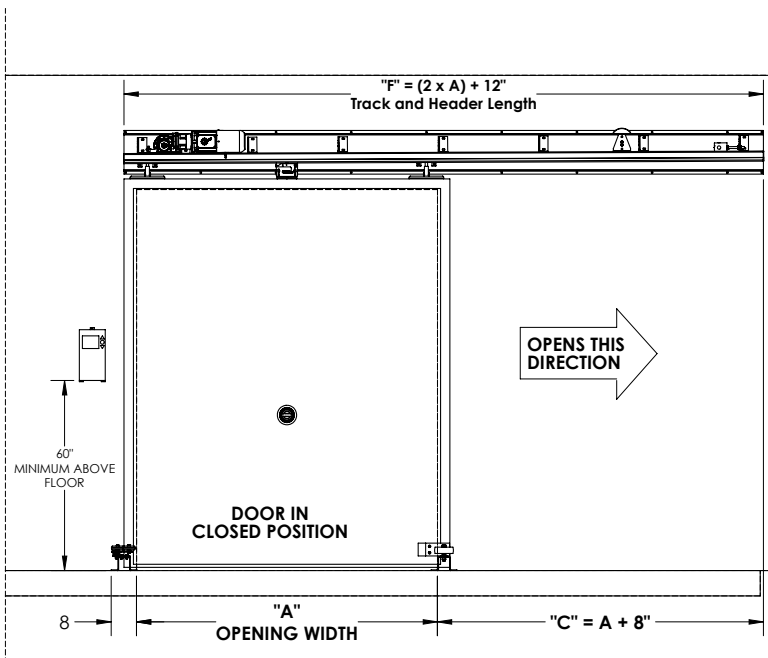

Albany
13850 101st Street, Suite B
Kenosha, WI 53142
800.459.1930
www.albanydoors.us