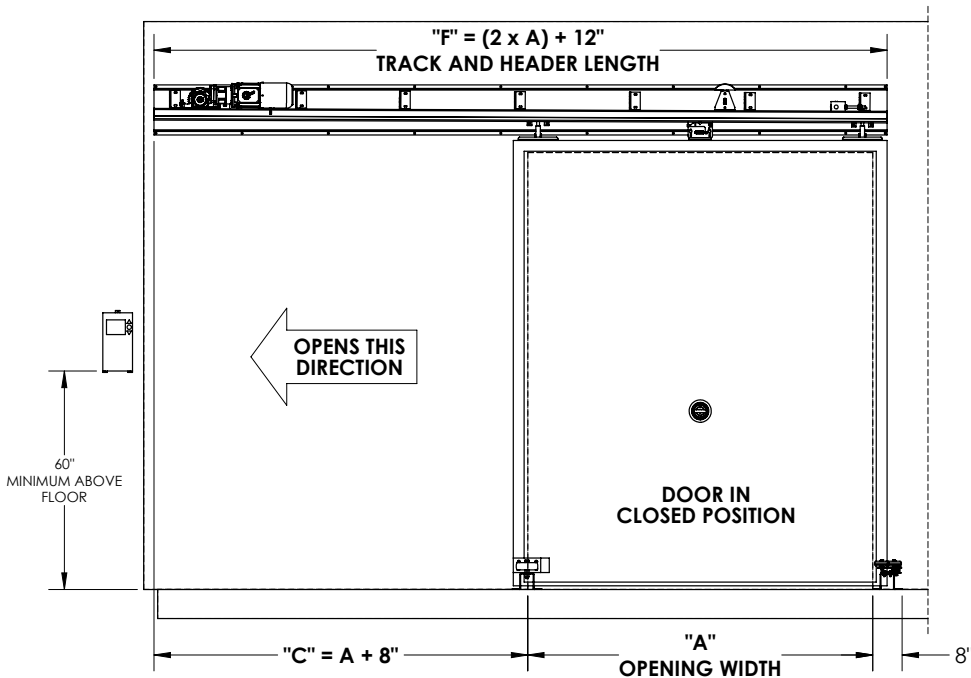

Albany
13850 101st Street, Suite B
Kenosha, WI 53142
800.459.1930
www.albanydoors.us