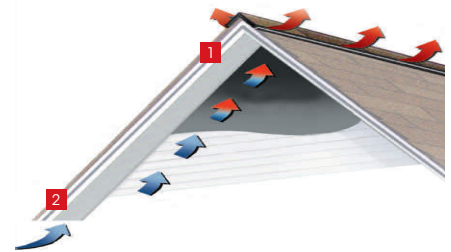

Code Approvals & Standards:

- Miami-Dade County Product Control approved
- State of Florida Approved
- UL ER15072-01
- Texas Department of Insurance Product Evaluation RV-29
- CCMC14083-R
- UL Listed to ANSI/UL 790 Class C²