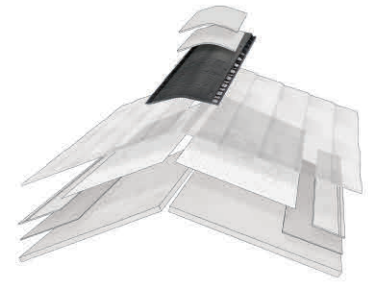

Cobra® RidgeRunner® Exhaust Vent for Roof Ridge

Remove excess heat and moisture from your attic and protect your roof system from premature deterioration

- Help promote energy efficiency by reducing attic heat and your summer air-conditioning load
- Limit the growth of harmful mold and mildew
- Minimize peeling of paint inside and out

Cobra® RidgeRunner® Exhaust Vent for Roof Ridge

Benefits:

- **Allows heat and moisture to escape** at the most effective location—the ridge
- **Shingle-over design** blends into the ridge line
- **Fully nail-gunnable** plastic roll design: simply roll out and fasten
- **External baffles** with crush-resistant internal structure
- **Engineered for durability** with high-impact UV-resistant polymers
- **Weather Fighter® Filter** helps resist snow, pine needle, and insect infiltration while avoiding dust clogging — meets the requirements of ICC dust exposure testing¹
- **Unique EasyTear® Sizing Feature** allows you to hand-tear the vent in 12" (305 mm) increments — no cutting and less waste
- **Eligible for up to a Lifetime[†] Limited Warranty.** It's also an eligible accessory product in the Attic Ventilation category of GAF residential enhanced warranties.