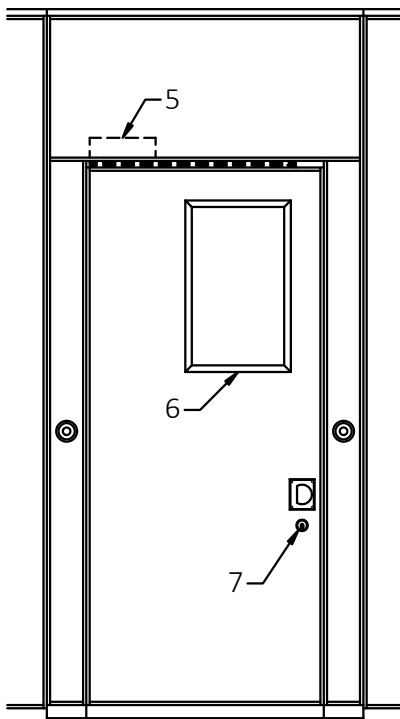

MODERCO

Signature 800 Series

Technical Data Sheet Signature 841 & 842 Single Pass Door

- Same core construction as movable partition panels
- Same surface finish as movable partition / optional custom finish / unfinished
- Low profile hinges
- Flush pulls and roller latch
- 2553 mm [8'-4 1/2"] underside of track MIN for 2134 mm [7'-0"] door
- 2452 mm [8'-0 1/2"] underside of track MIN for 2032 mm [6'-8"] door

- 1- Fixed sweeps
- 2- Flush pull
- 3- Retractable seal activator
- 4- Manually-activated bottom seals
- 5- Automatically-activated door deal
- 6- ADA-compliant door threshold :
 - 12 mm [1/2"] thickness
 - 2 : 1 slope

Horizontal Section

Optional Hardware

1- Self-luminescent Exit Sign

- standard red faceplate
- optional green faceplate
- optional "Running Man" with green faceplate

2- Panic Bar ¹

3- Panic bar Lever (with optional lock)

4- Door Viewer

5- Concealed Door Closer

6- Window Frame

- 355 mm X 610 mm [14" X 24"]
- Glazing by others

7- Deadbolt lock ²

8- Push/pull door knob

¹ Add 102 mm [4"] to stack depth for each panic bar

² Not available with panic bar or exit sign