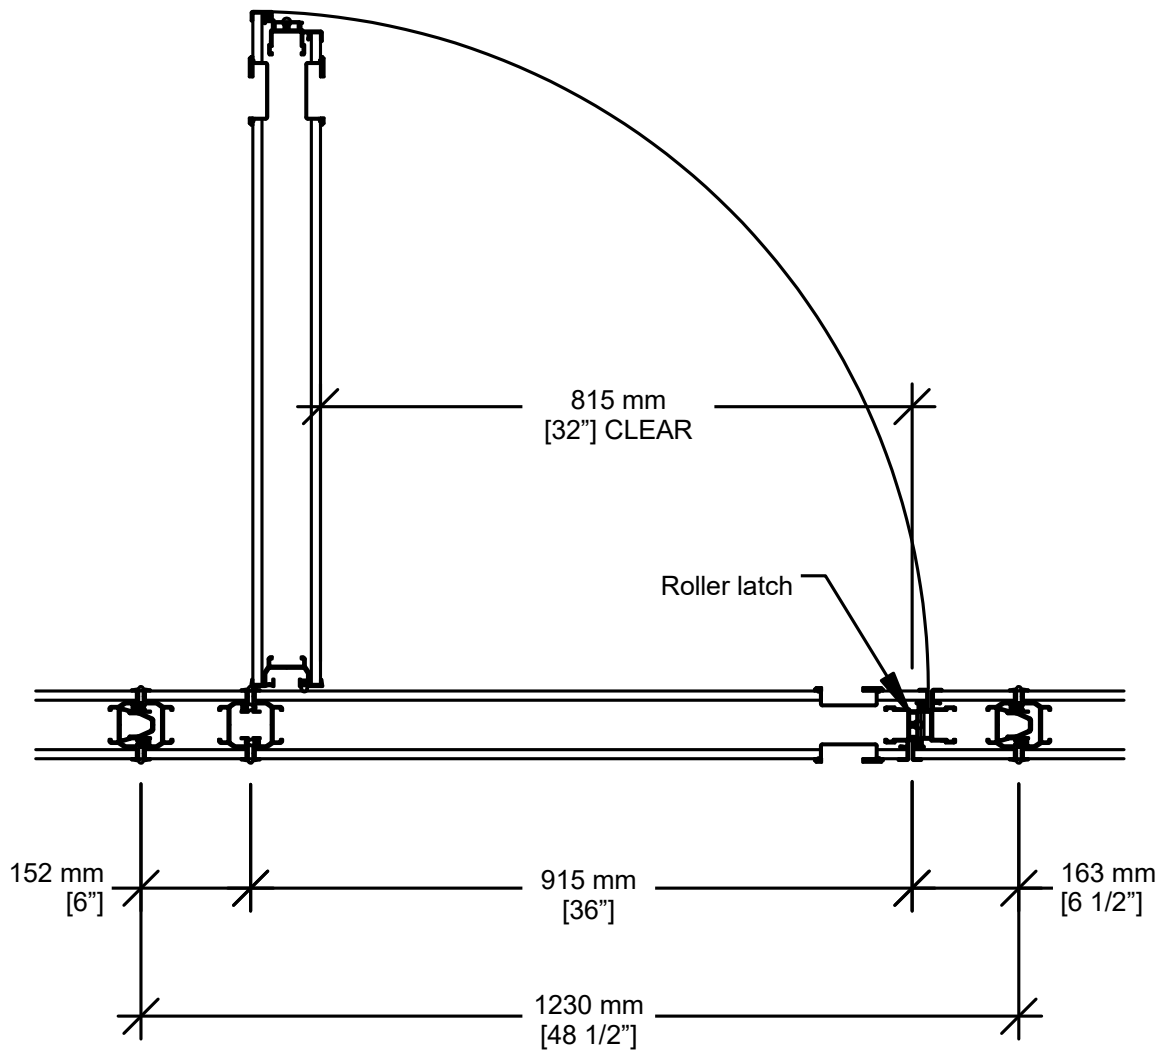

MODERCO

Signature 800 Series

Technical Data Sheet Signature 841 & 842 Single Pass Door

- Same core construction as movable partition panels
- Same surface finish as movable partition / optional custom finish / unfinished
- Low profile hinges
- Flush pulls and roller latch
- 2553 mm [8'-4 1/2"] underside of track MIN for 2134 mm [7'-0"] door
- 2452 mm [8'-0 1/2"] underside of track MIN for 2032 mm [6'-8"] door

- 1- Fixed sweeps
- 2- Flush pull
- 3- Retractable seal activator
- 4- Manually-activated bottom seals
- 5- Automatically-activated door deal
- 6- ADA-compliant door threshold :
 - 12 mm [1/2"] thickness
 - 2 : 1 slope

Horizontal Section

Optional Hardware

1- Self-luminescent Exit Sign

- standard red faceplate
- optional green faceplate
- optional "Running Man" with green faceplate

2- Panic Bar ¹

3- Panic bar Lever (with optional lock)

4- Door Viewer

5- Concealed Door Closer

6- Window Frame

- 355 mm X 610 mm [14" X 24"]
- Glazing by others

7- Deadbolt lock ²

8- Push/pull door knob

¹ Add 102 mm [4"] to stack depth for each panic bar

² Not available with panic bar or exit sign