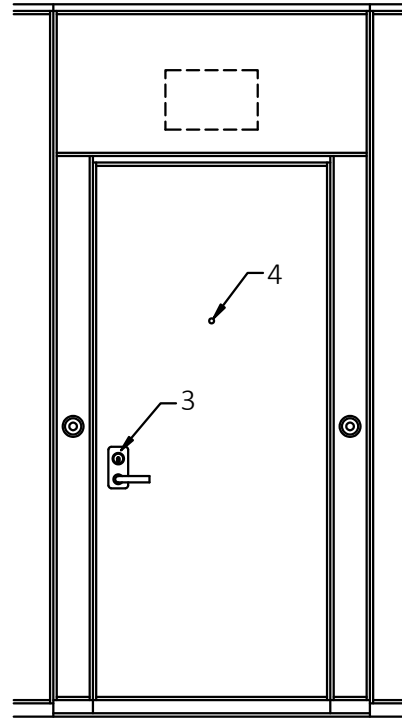

MODERCO

Signature 800 Series

Technical Data Sheet Signature 841 & 842 Single Pass Door

- Same core construction as movable partition panels
- Same surface finish as movable partition / optional custom finish / unfinished
- Low profile hinges
- Flush pulls and roller latch
- 2553 mm [8'-4 1/2"] underside of track MIN for 2134 mm [7'-0"] door
- 2452 mm [8'-0 1/2"] underside of track MIN for 2032 mm [6'-8"] door

- 1- Fixed sweeps
- 2- Flush pull
- 3- Retractable seal activator
- 4- Manually-activated bottom seals
- 5- Automatically-activated door deal
- 6- ADA-compliant door threshold :
 - 12 mm [1/2"] thickness
 - 2 : 1 slope

Horizontal Section

Optional Hardware

1- Self-luminescent Exit Sign

- standard red faceplate
- optional green faceplate
- optional "Running Man" with green faceplate

2- Panic Bar ¹

3- Panic bar Lever (with optional lock)

4- Door Viewer

5- Concealed Door Closer

6- Window Frame

- 355 mm X 610 mm [14" X 24"]
- Glazing by others

7- Deadbolt lock ²

8- Push/pull door knob

¹ Add 102 mm [4"] to stack depth for each panic bar

² Not available with panic bar or exit sign