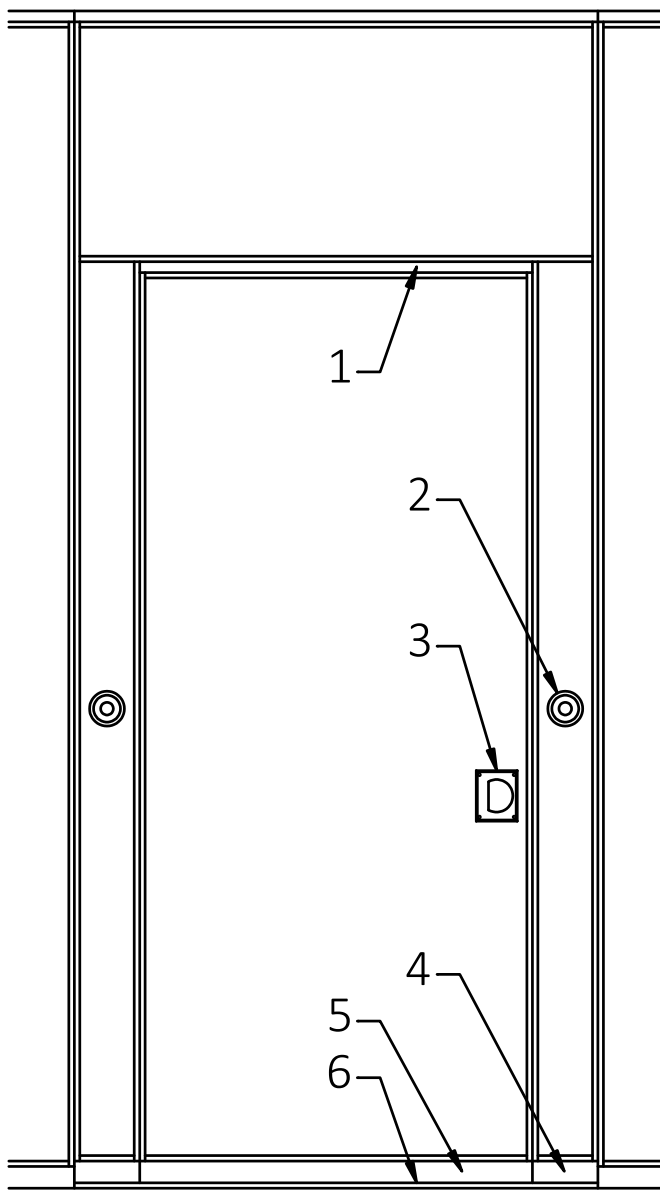

MODERCO

Signature 800 Series

Technical Data Sheet Signature 841 & 842 Single Pass Door

- Same core construction as movable partition panels
- Same surface finish as movable partition / optional custom finish / unfinished
- Low profile hinges
- Flush pulls and roller latch
- 2553 mm [8'-4 1/2"] underside of track MIN for 2134 mm [7'-0"] door
- 2452 mm [8'-0 1/2"] underside of track MIN for 2032 mm [6'-8"] door

- 1- Fixed sweeps
- 2- Flush pull
- 3- Retractable seal activator
- 4- Manually-activated bottom seals
- 5- Automatically-activated door deal
- 6- ADA-compliant door threshold :
 - 12 mm [1/2"] thickness
 - 2 : 1 slope

Horizontal Section

Optional Hardware

1- Self-luminescent Exit Sign

- standard red faceplate
- optional green faceplate
- optional "Running Man" with green faceplate

2- Panic Bar ¹

3- Panic bar Lever (with optional lock)

4- Door Viewer

5- Concealed Door Closer

6- Window Frame

- 355 mm X 610 mm [14" X 24"]
- Glazing by others

7- Deadbolt lock ²

8- Push/pull door knob

¹ Add 102 mm [4"] to stack depth for each panic bar

² Not available with panic bar or exit sign