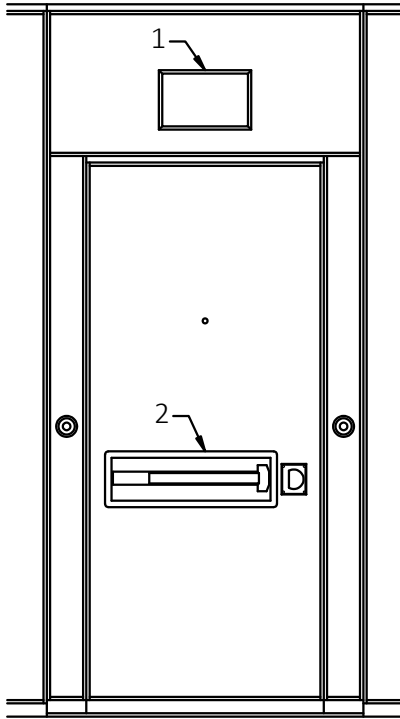

MODERCO

Signature 800 Series

Technical Data Sheet Signature 841 & 842 Single Pass Door

- Same core construction as movable partition panels
- Same surface finish as movable partition / optional custom finish / unfinished
- Low profile hinges
- Flush pulls and roller latch
- 2553 mm [8'-4 1/2"] underside of track MIN for 2134 mm [7'-0"] door
- 2452 mm [8'-0 1/2"] underside of track MIN for 2032 mm [6'-8"] door

- 1- Fixed sweeps
- 2- Flush pull
- 3- Retractable seal activator
- 4- Manually-activated bottom seals
- 5- Automatically-activated door deal
- 6- ADA-compliant door threshold :
 - 12 mm [1/2"] thickness
 - 2 : 1 slope

Horizontal Section

Optional Hardware

1- Self-luminescent Exit Sign

- standard red faceplate
- optional green faceplate
- optional "Running Man" with green faceplate

2- Panic Bar ¹

3- Panic bar Lever (with optional lock)

4- Door Viewer

5- Concealed Door Closer

6- Window Frame

- 355 mm X 610 mm [14" X 24"]
- Glazing by others

7- Deadbolt lock ²

8- Push/pull door knob

¹ Add 102 mm [4"] to stack depth for each panic bar

² Not available with panic bar or exit sign