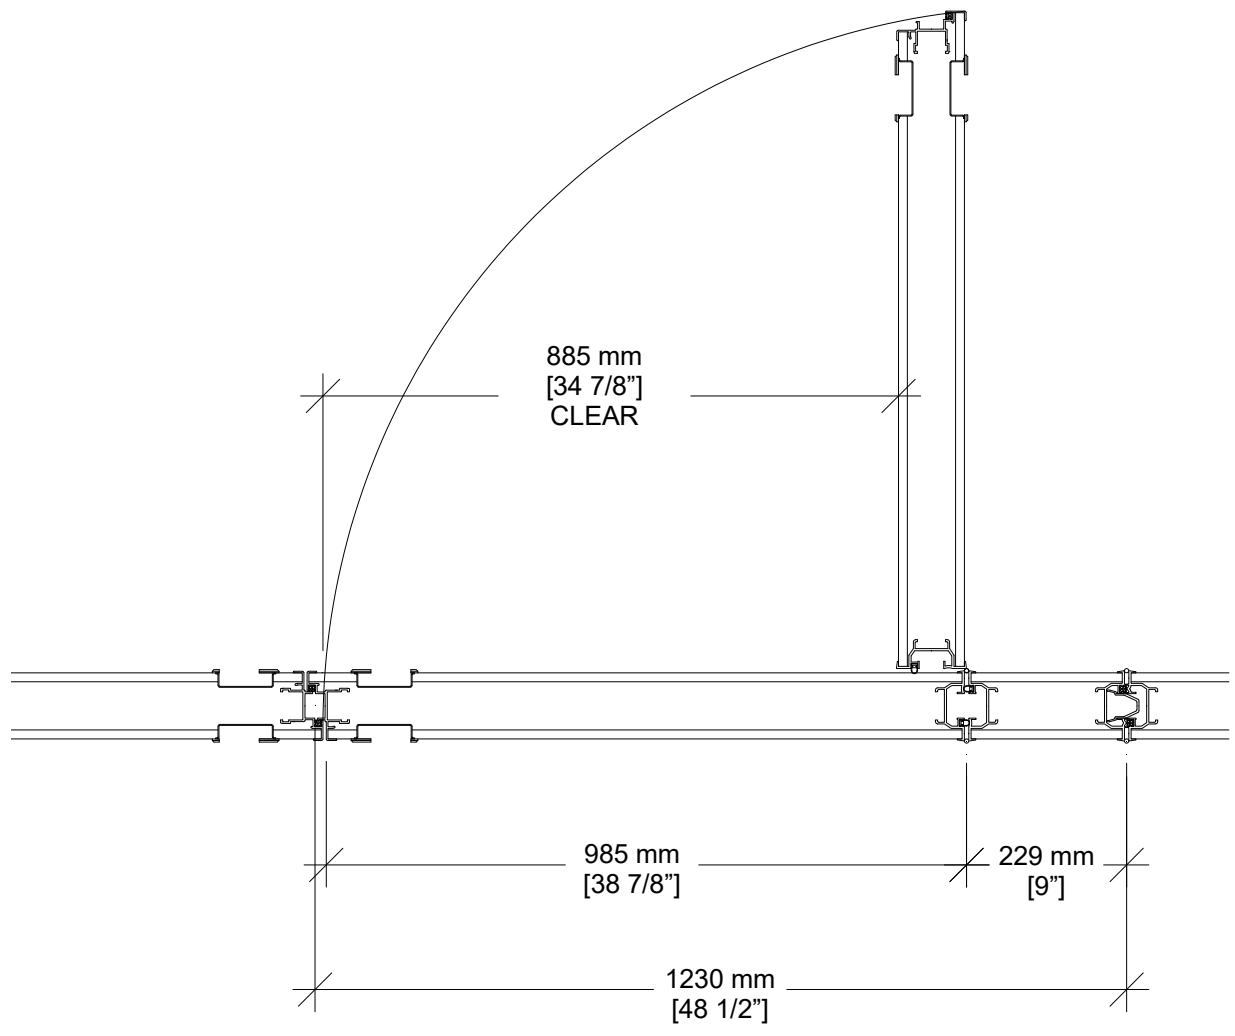

MODERCO

Signature 800 Series

Technical Data Sheet Signature 800 Double Pass Doors

- Same core construction as movable partition panels
 - Same surface finish as movable partition / optional custom finish / unfinished
 - Low profile hinges
 - Flush pulls and roller latch
 - 2553 mm [8'-4 1/2"] underside of track MIN for 2134 mm [7'-0"] door
 - 2452 mm [8'-0 1/2"] underside of track MIN for 2032 mm [6'-8"] door
- 1- Sweep seals
 - 2- Flush pull
 - 3- Retractable seal activator
 - 4- Manually-activated bottom seals
 - 5- Sweep seals

Horizontal Section

Unless otherwise specified, the right-side door on the push side is the active leaf

Active

Active

Optional Hardware

1- Concealed Door Closer

2- Self-luminescent Exit Sign ¹

- standard red faceplate
- optional green faceplate
- optional "Running Man" with green faceplate

3- Window Frame

- 355 mm X 610 mm [14" X 24"]
- Glazing by others

4- Door Viewer

5- Panic Bar ^{1/2}

6- Panic bar Lever (with optional lock)

7- Deadbolt lock ³

¹ Exit sign and panic bar available on active leaf only

² Add 102 mm [4"] to stack depth for each panic bar

³ Not available with panic bar or exit sign