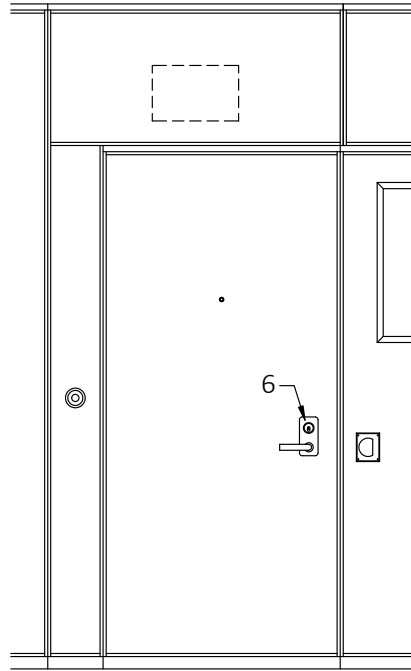

MODERCO

Signature 800 Series

Technical Data Sheet Signature 800 Double Pass Doors

- Same core construction as movable partition panels
 - Same surface finish as movable partition / optional custom finish / unfinished
 - Low profile hinges
 - Flush pulls and roller latch
 - 2553 mm [8'-4 1/2"] underside of track MIN for 2134 mm [7'-0"] door
 - 2452 mm [8'-0 1/2"] underside of track MIN for 2032 mm [6'-8"] door
- 1- Sweep seals
 - 2- Flush pull
 - 3- Retractable seal activator
 - 4- Manually-activated bottom seals
 - 5- Sweep seals

Horizontal Section

Unless otherwise specified, the right-side door on the push side is the active leaf

Active

Active

Optional Hardware

1- Concealed Door Closer

2- Self-luminescent Exit Sign ¹

- standard red faceplate
- optional green faceplate
- optional "Running Man" with green faceplate

3- Window Frame

- 355 mm X 610 mm [14" X 24"]
- Glazing by others

4- Door Viewer

5- Panic Bar ^{1/2}

6- Panic bar Lever (with optional lock)

7- Deadbolt lock ³

¹ Exit sign and panic bar available on active leaf only