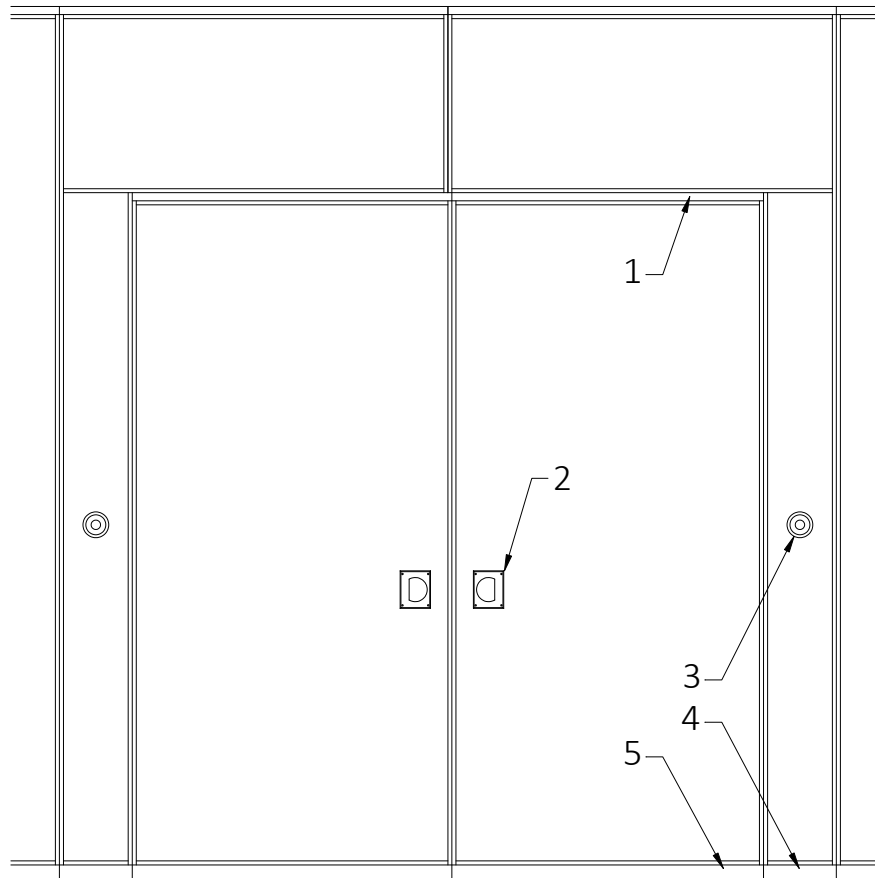

MODERCO

Signature 800 Series

Technical Data Sheet Signature 800 Double Pass Doors

- Same core construction as movable partition panels
 - Same surface finish as movable partition / optional custom finish / unfinished
 - Low profile hinges
 - Flush pulls and roller latch
 - 2553 mm [8'-4 1/2"] underside of track MIN for 2134 mm [7'-0"] door
 - 2452 mm [8'-0 1/2"] underside of track MIN for 2032 mm [6'-8"] door
- 1- Sweep seals
 - 2- Flush pull
 - 3- Retractable seal activator
 - 4- Manually-activated bottom seals
 - 5- Sweep seals

Horizontal Section

Unless otherwise specified, the right-side door on the push side is the active leaf

Active

Active

Optional Hardware

1- Concealed Door Closer

2- Self-luminescent Exit Sign ¹

- standard red faceplate
- optional green faceplate
- optional "Running Man" with green faceplate

3- Window Frame

- 355 mm X 610 mm [14" X 24"]
- Glazing by others

4- Door Viewer

5- Panic Bar ^{1/2}

6- Panic bar Lever (with optional lock)

7- Deadbolt lock ³

¹ Exit sign and panic bar available on active leaf only