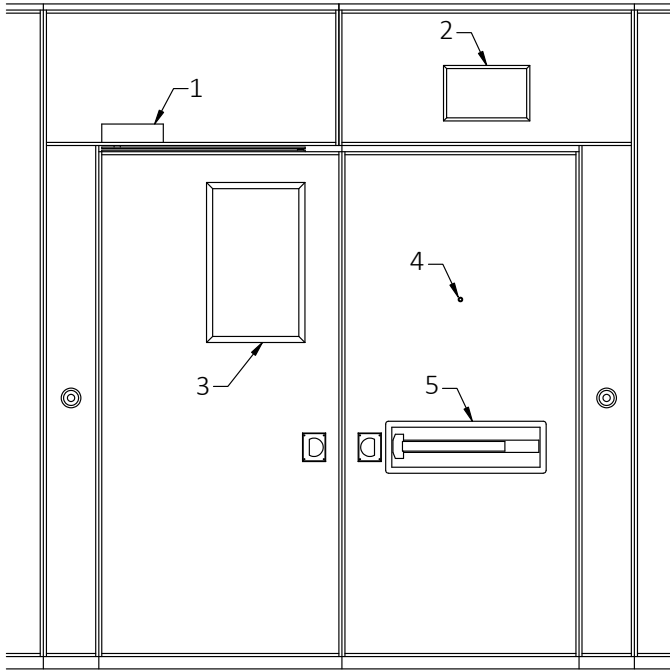

MODERCO

Signature 800 Series

Technical Data Sheet Signature 800 Double Pass Doors

- Same core construction as movable partition panels
 - Same surface finish as movable partition / optional custom finish / unfinished
 - Low profile hinges
 - Flush pulls and roller latch
 - 2553 mm [8'-4 1/2"] underside of track MIN for 2134 mm [7'-0"] door
 - 2452 mm [8'-0 1/2"] underside of track MIN for 2032 mm [6'-8"] door
- 1- Sweep seals
 - 2- Flush pull
 - 3- Retractable seal activator
 - 4- Manually-activated bottom seals
 - 5- Sweep seals

Horizontal Section

Unless otherwise specified, the right-side door on the push side is the active leaf

Active

Active

Optional Hardware

1- Concealed Door Closer

2- Self-luminescent Exit Sign ¹

- standard red faceplate
- optional green faceplate
- optional "Running Man" with green faceplate

3- Window Frame

- 355 mm X 610 mm [14" X 24"]
- Glazing by others

4- Door Viewer

5- Panic Bar ^{1/2}

6- Panic bar Lever (with optional lock)

7- Deadbolt lock ³

¹ Exit sign and panic bar available on active leaf only