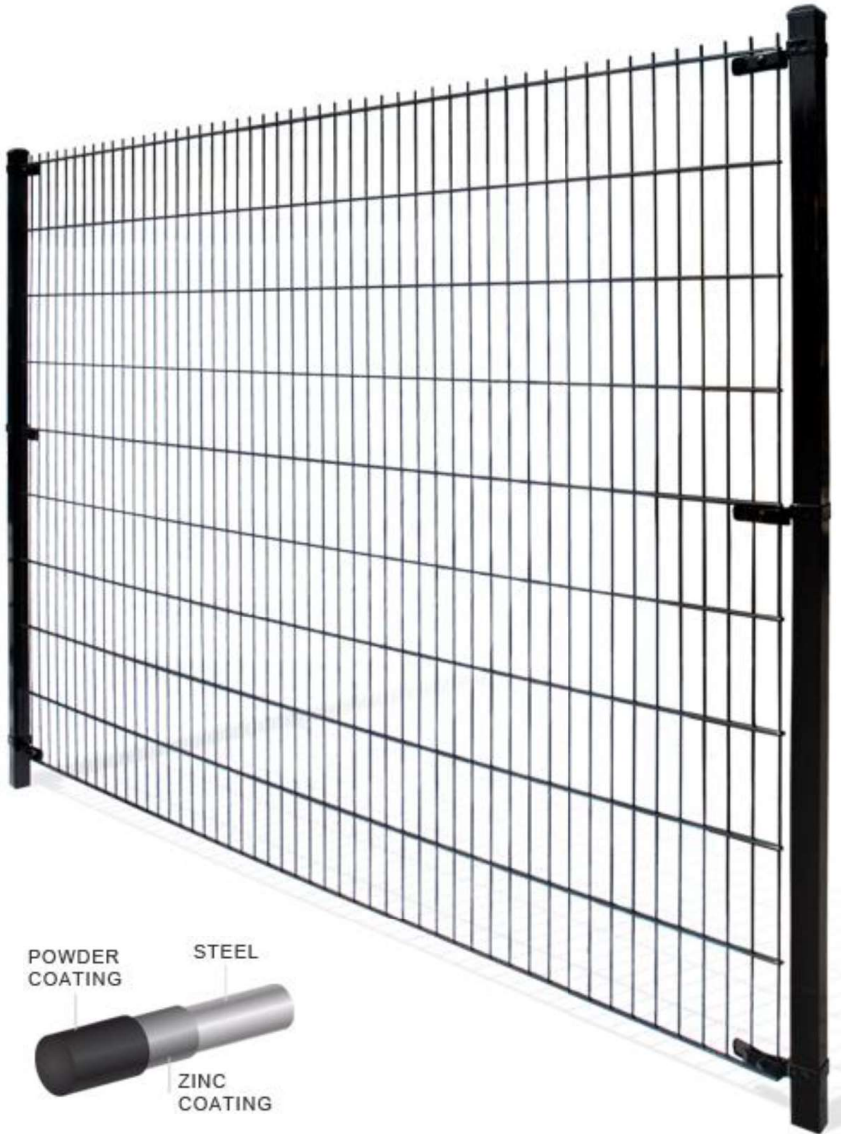

Elite Double Wire

ELITE	
Panel	Double wire
Horizontal wire	2 x 4 GA
Vertical wire	1 x 6 GA
Mesh opening	2" x 8" - c/c nominal 1.77" x 7.60" – inside wires
Standard height	4', 6', 8'
Standard length	8' 3"
Square post	2"x2" or 3"x3" with Universal brackets (±1 1/2" slot allowance)
Caps	Two styles: square or square with ball
Special Panel Fitting	Versatile brackets adapt to many special applications
Opacity/Openness	13% / 87%