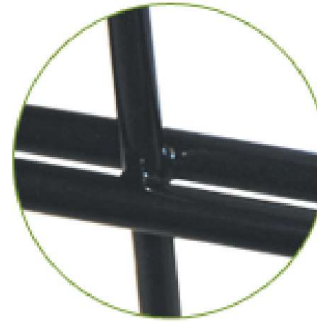

Elite Double Wire

ELITE	
Panel	Double wire
Horizontal wire	2 x 4 GA
Vertical wire	1 x 6 GA
Mesh opening	2" x 8" - c/c nominal 1.77" x 7.60" – inside wires
Standard height	4', 6', 8'
Standard length	8' 3"
Square post	2"x2" or 3"x3" with Universal brackets (±1 1/2" slot allowance)
Caps	Two styles: square or square with ball
Special Panel Fitting	Versatile brackets adapt to many special applications
Opacity/Openness	13% / 87%