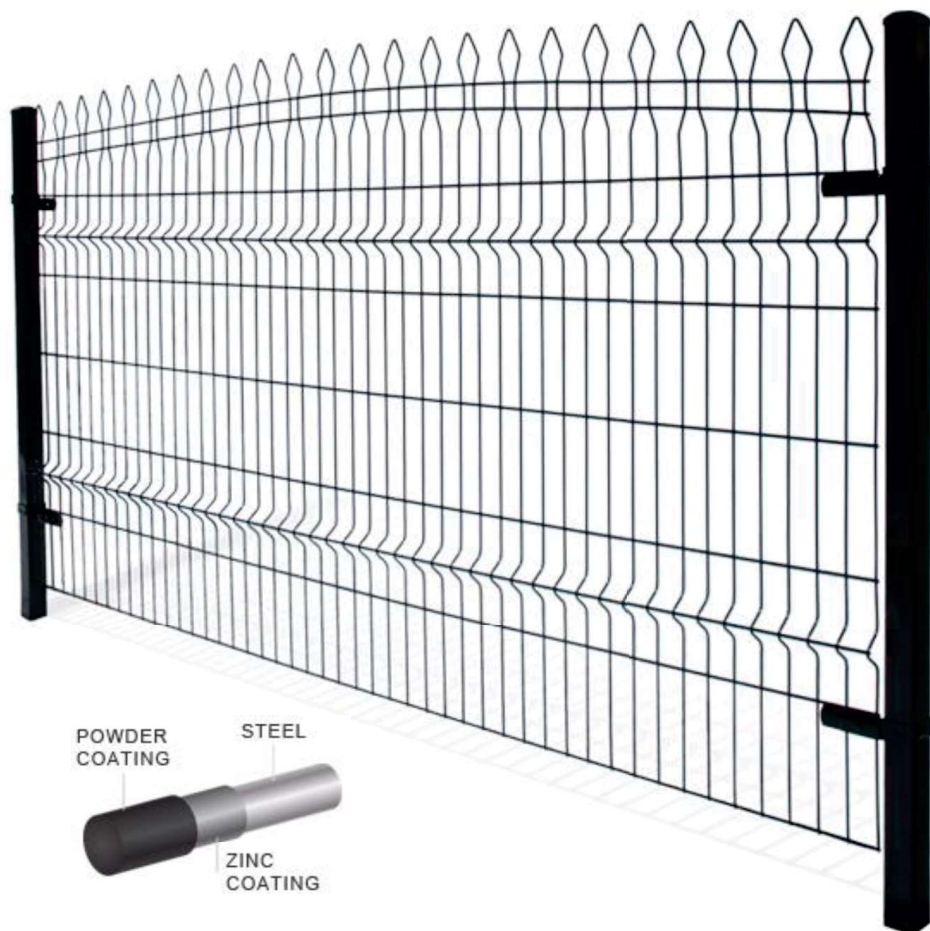

Harmony

HARMONY

Reinforcing bends	Gives strength to the fence
Horizontal wire	4 GA
Vertical wire	6 GA
Mesh opening	2" x 6" - c/c nominal 1.77" x 5.80" – inside wires
Standard height	4', 6'
Standard length	7' 9"
Square post	2"x2" or 3"x3" with Universal brackets (±1 1/2" slot allowance)
Caps	Two styles: square or square with ball
Special Panel Fitting	Versatile brackets adapt to many special applications
Opacity/Openness	14.5% / 85.5%