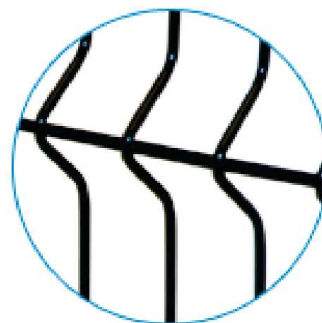

Harmony

HARMONY

Reinforcing bends	Gives strength to the fence
Horizontal wire	4 GA
Vertical wire	6 GA
Mesh opening	2" x 6" - c/c nominal 1.77" x 5.80" – inside wires
Standard height	4', 6'
Standard length	7' 9"
Square post	2"x2" or 3"x3" with Universal brackets (±1 1/2" slot allowance)
Caps	Two styles: square or square with ball
Special Panel Fitting	Versatile brackets adapt to many special applications
Opacity/Openness	14.5% / 85.5%