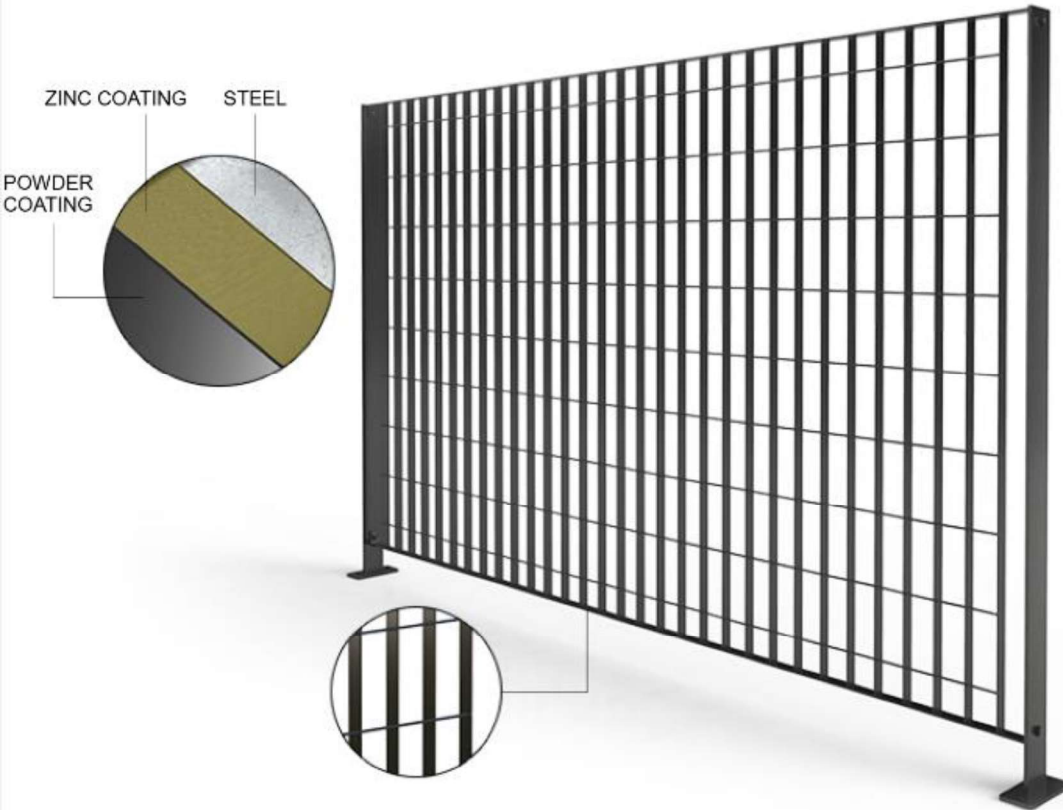

VERTICAL GRATING OMEGA 10

OMEGA 10

Design	Rectangular
Horizontal wires	Round, 7 GA (Diameter 4.5 mm)
Vertical bars	1" x 14GA (25mm x 2 mm) Flat
Openings	2 7/16" x 5 3/16" (62mm x 132 mm)
Standard Heights	47" - 78" - 99" (1200 – 2000 – 2500 mm)
Standard Length	78" (2000 mm)
Gap Bottom panel/Ground	3 7/8" (98 mm)
Bolting	Carriage Bolt 5/16" (8 mm) - Standard nuts or Tamper Proof
Posts	Flat / Flanged - Square / Flanged
Caps	Flat post = no cap, Square post = Square cap
Handrail	Custom, on demand
SPF (Special Panel Fitting)	Versatile brackets adapt to many applications.
Opacity/Openness	9.5% / 90.5%