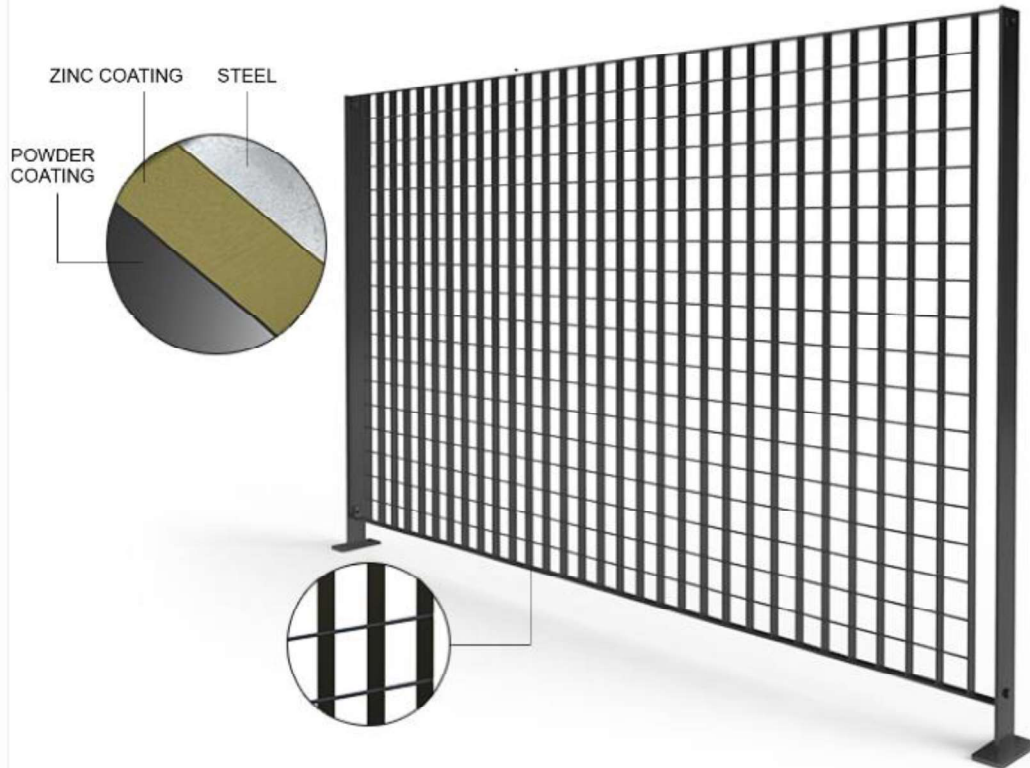

VERTICAL GRATING OMEGA 20

OMEGA 20

Design	Square
Horizontal wires	Round, 7 GA (Diameter 4.5 mm)
Vertical bars	1" x 14 GA (25mm x 2 mm) Flat
Openings	2 7/16" x 2 5/8" (62mm x 66 mm)
Standard Heights	47" - 78" - 99" (1200 – 2000 – 2500 mm)
Standard Length	78" (2000 mm)
Gap Bottom panel/Ground	3 7/8" (98 mm)
Bolting	Carriage Bolt 5/16" (8 mm) - STD nuts or Tamper Proof
Posts	Flat / Flanged - Square / Flanged
Caps	Flat post = no cap, Square post = Square cap
Handrail	Custom, on demand
SPF (Special Panel Fitting)	Versatile brackets adapt to many applications.
Opacity/Openness	11% / 89%