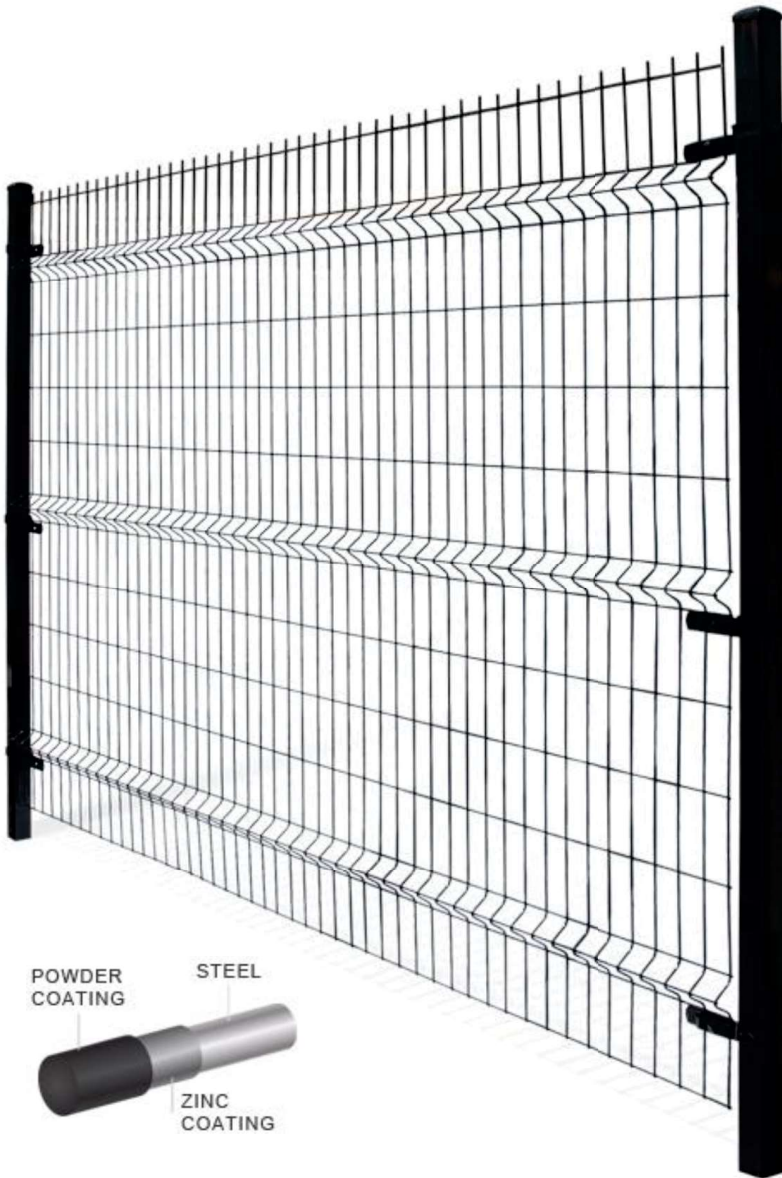

Omega Architectural

OMEGA ARCHITECTURAL	
Reinforcing bends	Gives strength to the fence
Horizontal wire	6 GA
Vertical wire	6 GA
Mesh opening	2" x 6" - c/c nominal 1.77" x 5.80" – inside wires
Standard height	4', 5', 6', 8'
Standard length	7' 9"
Square post	2"x2" or 3"x3" with Universal brackets (±1 1/2" slot allowance)
Caps	Two styles: square or square with ball
Special Panel Fitting	Versatile brackets adapt to many special applications
Opacity/Openness	14.5% / 85.5%