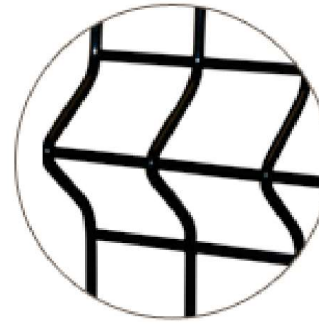

Omega Architectural

OMEGA ARCHITECTURAL	
Reinforcing bends	Gives strength to the fence
Horizontal wire	6 GA
Vertical wire	6 GA
Mesh opening	2" x 6" - c/c nominal 1.77" x 5.80" – inside wires
Standard height	4', 5', 6', 8'
Standard length	7' 9"
Square post	2"x2" or 3"x3" with Universal brackets (±1 1/2" slot allowance)
Caps	Two styles: square or square with ball
Special Panel Fitting	Versatile brackets adapt to many special applications
Opacity/Openness	14.5% / 85.5%