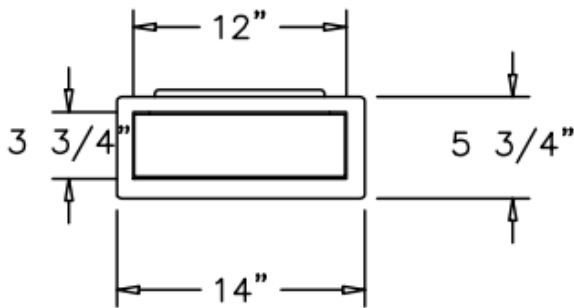

Transfer Area without Deal Tray:

9 1/2" w x 14 1/4" d x 2 1/4" h

Deal Tray

With Deal Tray Removed

SIZE

Overall Size: 12" w x 16 3/4" d x 3 3/4" h

Rough Opening: 12 1/4" w x 4" h

Frame Face 14" w x 5 3/4" h

REQUIRED WALL OPENING

FRONT VIEW

TOP VIEW (closed position)

SIDE VIEW (open position)

RA-SMTD12X17X4

is shipped completely pre-assembled and ready to install.

- ◇ Installation illustrations are for reference only. Construction conditions and local codes prevail.
- ◇ Must be installed level, square and plumb.
- ◇ Mounts through wall below any flush mount window.