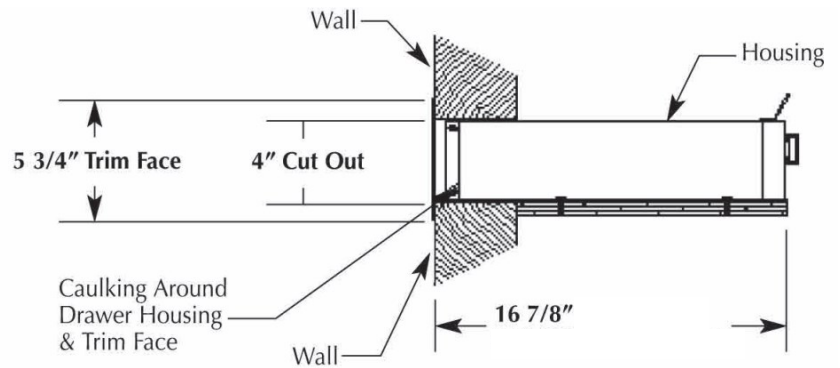

REQUIRED WALL OPENING

FRONT VIEW

TOP VIEW (closed position)

SIDE VIEW (open position)

RA-SMTD12X17X4

is shipped completely pre-assembled and ready to install.

- ◇ Installation illustrations are for reference only. Construction conditions and local codes prevail.
- ◇ Must be installed level, square and plumb.
- ◇ Mounts through wall below any flush mount window.

COUNTER MUST BE SUPPORTED AT POINTS ADJACENT TO DRAWER HOUSING

MANUAL OPERATION

No power required