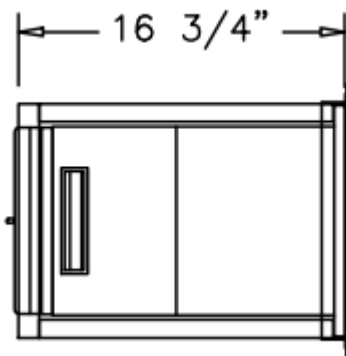

Transfer Area without Deal Tray:

9 1/2" w x 14 1/4" d x 2 1/4" h

Deal Tray

With Deal Tray Removed

SIZE

Overall Size: 12" w x 16 3/4" d x 3 3/4" h

Rough Opening: 12 1/4" w x 4" h

Frame Face 14" w x 5 3/4" h

REQUIRED WALL OPENING

FRONT VIEW

TOP VIEW (closed position)

SIDE VIEW (open position)

RA-SMTD12X17X4

is shipped completely pre-assembled and ready to install.

- ◇ Installation illustrations are for reference only. Construction conditions and local codes prevail.
- ◇ Must be installed level, square and plumb.
- ◇ Mounts through wall below any flush mount window.