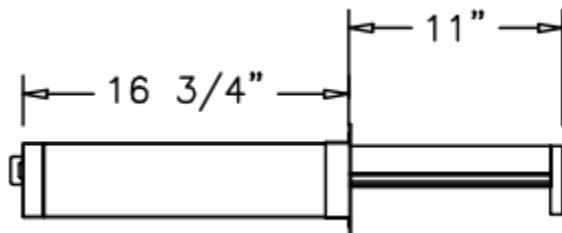

REQUIRED WALL OPENING

FRONT VIEW

TOP VIEW (closed position)

SIDE VIEW (open position)

RA-SMTD12X17X4

is shipped completely pre-assembled and ready to install.

- ◇ Installation illustrations are for reference only. Construction conditions and local codes prevail.
- ◇ Must be installed level, square and plumb.
- ◇ Mounts through wall below any flush mount window.