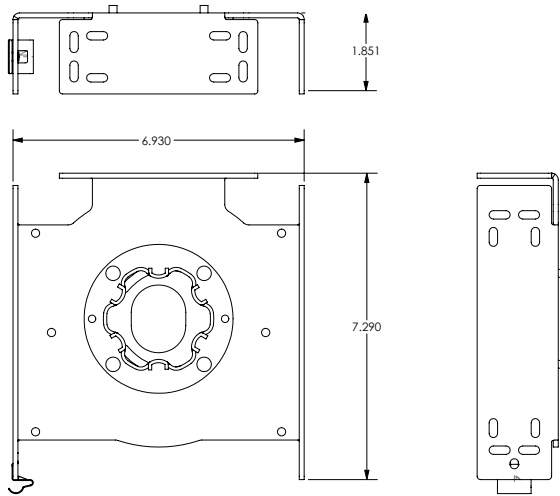

Extended Motorized Fascia Brackets

Drive Bracket
39-5246-xx LH, 39-5247-xx RH

- 6.930" x 7.290"
- 6.25" maximum roll diameter
- Overhead or wall mount
- Black or White

Idle Bracket
39-5567-xx LH, 39-5568-xx RH

- 6.930" x 7.211"
- 6.25" maximum roll diameter
- Overhead or wall mount
- Black or White

Intermediate Bracket
39-5248-xx

- 6.93" x 7.290"
- 6.25" maximum roll diameter
- Overhead or wall mount
- Black or White