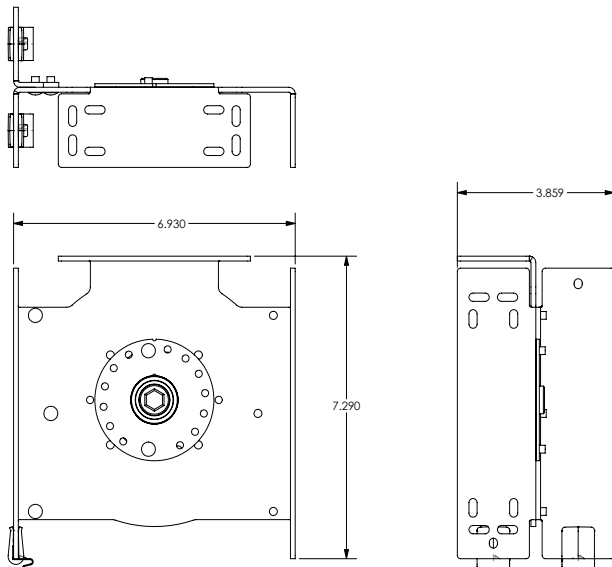

Extended Motorized Fascia Brackets

Drive Bracket
39-5246-xx LH, 39-5247-xx RH

- 6.930" x 7.290"
- 6.25" maximum roll diameter
- Overhead or wall mount
- Black or White

Idle Bracket
39-5567-xx LH, 39-5568-xx RH

- 6.930" x 7.211"
- 6.25" maximum roll diameter
- Overhead or wall mount
- Black or White

Intermediate Bracket
39-5248-xx

- 6.93" x 7.290"
- 6.25" maximum roll diameter
- Overhead or wall mount
- Black or White