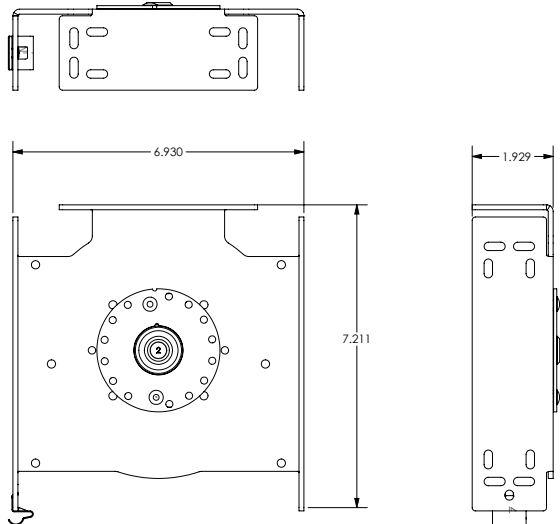

Extended Motorized Fascia Brackets

Drive Bracket
39-5246-xx LH, 39-5247-xx RH

- 6.930" x 7.290"
- 6.25" maximum roll diameter
- Overhead or wall mount
- Black or White

Idle Bracket
39-5567-xx LH, 39-5568-xx RH

- 6.930" x 7.211"
- 6.25" maximum roll diameter
- Overhead or wall mount
- Black or White

Intermediate Bracket
39-5248-xx

- 6.93" x 7.290"
- 6.25" maximum roll diameter
- Overhead or wall mount
- Black or White